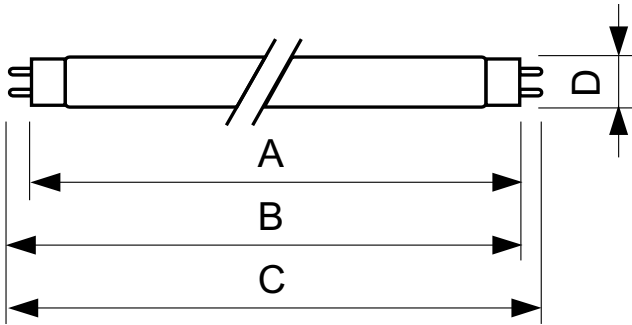

TL-D Colored

TL-D Colored 36W Blue 1SL/25

This TL-D lamp (tube diameter 26 mm) helps to create special effects and atmospheres or attract attention by using red, green, blue and yellow light. Apart from using the specific colors, it is also possible to mix the colors to create white light. This lamp offers a high light output, thanks to the use of basic powders. Application areas include shops and showrooms, bars and restaurants, demonstration areas, sign lighting and entertainment stores.

Product data

General Information	
Cap-Base	G13 [Medium Bi-Pin Fluorescent]
Life To 10% Failures (Nom)	12000 h
Life to 50% Failures (Nom)	15000 h
Light Technical	
Color Code	180
Luminous Flux (Nom)	960 lm
Luminous Flux (Rated) (Nom)	960 lm
Color Designation	Blue (B)
LLMF 2000 h Rated	85 %
Operating and Electrical	
Power (Nom)	36.0 W
Lamp Current (Nom)	0.440 A
Voltage (Nom)	103 V
Temperature	
Design Temperature (Nom)	25 °C

Warnings and Safety

Controls and Dimming	
Dimmable	Yes
Approval and Application	
Energy Efficiency Label (EEL)	C
Mercury (Hg) Content (Nom)	13.0 mg
Energy Consumption kWh/1000 h	45 kWh
Product Data	
Full product code	871150072754140
Order product name	TL-D Colored 36W Blue 1SL/25
EAN/UPC - Product	8711500727541
Order code	928048501805
Numerator - Quantity Per Pack	1
Numerator - Packs per outer box	25
Material Nr. (12NC)	928048501805
Net Weight (Piece)	135.000 g

TL-D Colored

Dimensional drawing

TL-D 36W/180 Blue

Product	D (max)	A (max)	B (max)	B (min)	C (max)
TL-D Colored 36W Blue 1SL/25	28.0 mm	1199.4 mm	1206.5 mm	1204.1 mm	1213.6 mm

Photometric data

LDPB_TL-DCOL_180-Spectral power distribution B/W