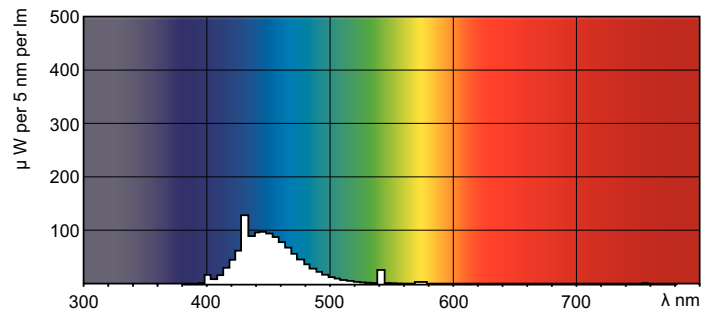

TL-D Colored

TL-D Colored 36W Blue 1SL/25

This TL-D lamp (tube diameter 26 mm) helps to create special effects and atmospheres or attract attention by using red, green, blue and yellow light. Apart from using the specific colors, it is also possible to mix the colors to create white light. This lamp offers a high light output, thanks to the use of basic powders. Application areas include shops and showrooms, bars and restaurants, demonstration areas, sign lighting and entertainment stores.

Product data

General Information	
Cap-Base	G13 [Medium Bi-Pin Fluorescent]
Life To 10% Failures (Nom)	12000 h
Life to 50% Failures (Nom)	15000 h
Light Technical	
Color Code	180
Luminous Flux (Nom)	960 lm
Luminous Flux (Rated) (Nom)	960 lm
Color Designation	Blue (B)
LLMF 2000 h Rated	85 %
Operating and Electrical	
Power (Nom)	36.0 W
Lamp Current (Nom)	0.440 A
Voltage (Nom)	103 V
Temperature	
Design Temperature (Nom)	25 °C

Warnings and Safety

Controls and Dimming	
Dimmable	Yes
Approval and Application	
Energy Efficiency Label (EEL)	C
Mercury (Hg) Content (Nom)	13.0 mg
Energy Consumption kWh/1000 h	45 kWh
Product Data	
Full product code	871150072754140
Order product name	TL-D Colored 36W Blue 1SL/25
EAN/UPC - Product	8711500727541
Order code	928048501805
Numerator - Quantity Per Pack	1
Numerator - Packs per outer box	25
Material Nr. (12NC)	928048501805
Net Weight (Piece)	135.000 g

TL-D Colored

Dimensional drawing

TL-D 36W/180 Blue

Product	D (max)	A (max)	B (max)	B (min)	C (max)
TL-D Colored 36W Blue 1SL/25	28.0 mm	1199.4 mm	1206.5 mm	1204.1 mm	1213.6 mm

Photometric data

LDPB_TL-DCOL_180-Spectral power distribution B/W