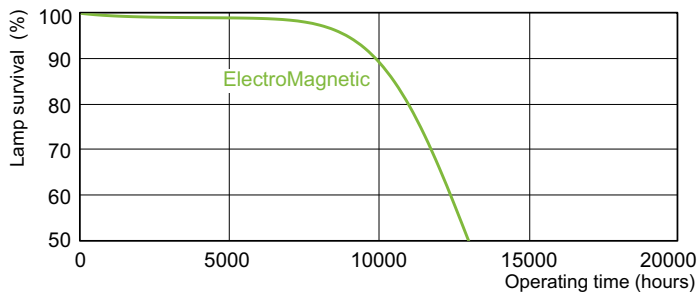

Warnings and Safety

TL-D Standard Colours

Dimensional drawing

TL-D 36W/33-640

Product

TL-D 36W/33-640 1SL/25

Photometric data

Lifetime