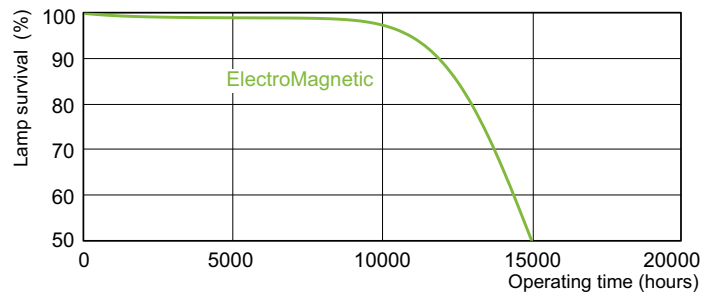

Warnings and Safety

TL-D Standard Colours

Dimensional drawing

TL-D 36W/33-640

Product

TL-D 36W/33-640 1SL/25

Photometric data

Lifetime