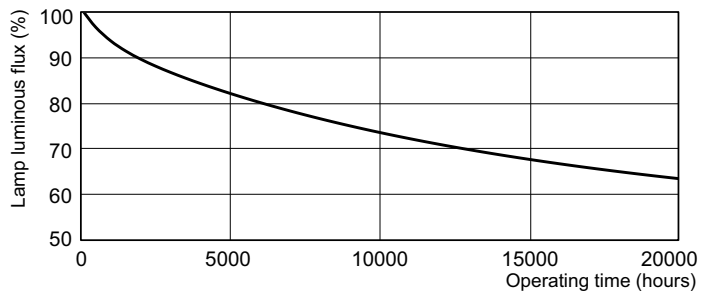

LDPO_TL-DSTD_33-640_0001-Spectral power distribution Colour

Lifetime

LDLE_TL-DSTD_0001-Life expectancy diagram

LDLE_TL-DSTD_0002-Life expectancy diagram

TL-D Standard Colours

Lifetime

LDLM_TL-DSTD_0001-Lumen maintenance diagram