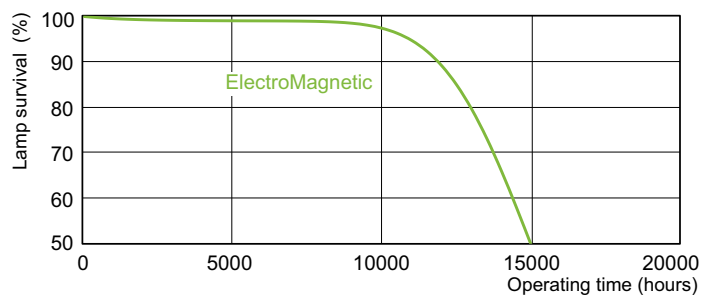

LDLE_TL-DSTD_0002-Life expectancy diagram