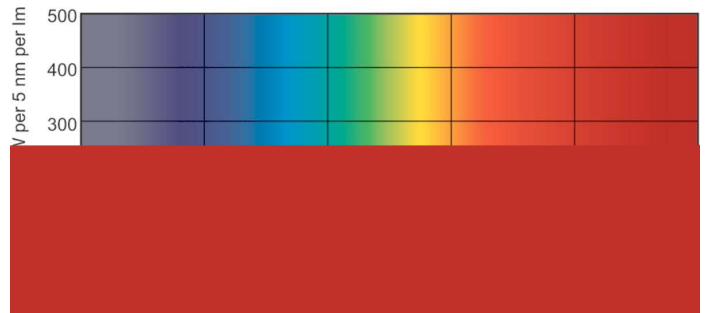

Warnings and Safety

TL-D Standard Colours

Dimensional drawing

TL-D 36W/33-640

Product

TL-D 36W/33-640 1SL/25

Photometric data

LDPB_TL-DSTD_33-640_0001-Spectral power distribution B/W

LDPO_TL-DSTD_33-640_0001-Spectral power distribution Colour

Lifetime

LDLE_TL-DSTD_0001-Life expectancy diagram

LDLE_TL-DSTD_0002-Life expectancy diagram

TL-D Standard Colours

Lifetime

LDLM_TL-DSTD_0001-Lumen maintenance diagram