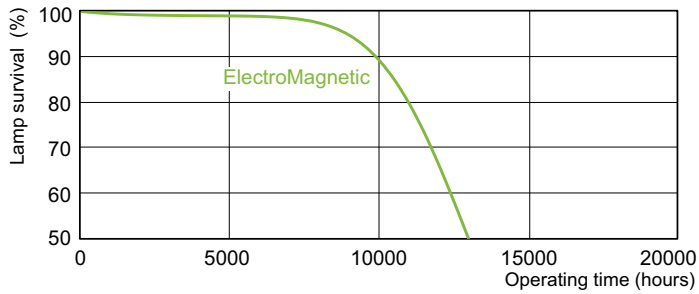

Operating and Electrical	
Power (Nom)	36.0 W
Lamp Current (Nom)	0.440 A
Voltage (Nom)	103 V

Controls and Dimming	
Dimmable	Yes

Approval and Application	
Energy Efficiency Label (EEL)	B
Mercury (Hg) Content (Nom)	8.0 mg
Energy Consumption kWh/1000 h	43 kWh

Warnings and Safety

TL-D Standard Colours

Dimensional drawing

TL-D 36W/33-640

Product

TL-D 36W/33-640 1SL/25

Photometric data

Lifetime