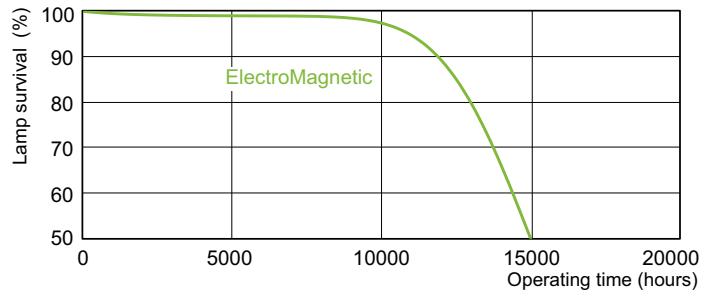

Operating and Electrical	
Power (Nom)	36.0 W
Lamp Current (Nom)	0.440 A
Voltage (Nom)	103 V

Controls and Dimming	
Dimmable	Yes

Approval and Application	
Energy Efficiency Label (EEL)	B
Mercury (Hg) Content (Nom)	8.0 mg
Energy Consumption kWh/1000 h	43 kWh

Warnings and Safety

TL-D Standard Colours

Dimensional drawing

TL-D 36W/33-640

Product

TL-D 36W/33-640 1SL/25

Photometric data

Lifetime