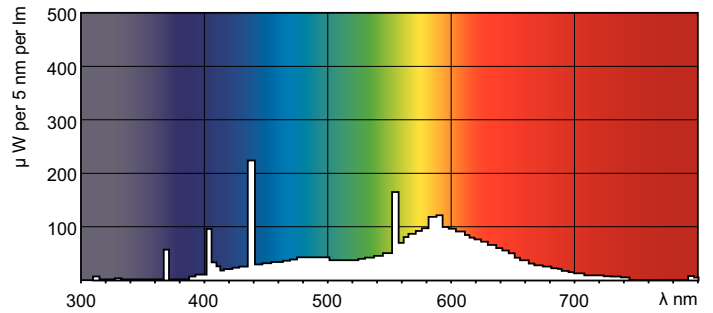

TL-D Standard Colours

TL-D 36W/33-640 1SL/25

TL-D Standard Colors lamps (tube diameter of 26 mm) create atmospheres from warm white to cool daylight. Lamps with moderate efficacy and color rendering.

Product data

Warnings and Safety

TL-D Standard Colours

Dimensional drawing

TL-D 36W/33-640

Product

TL-D 36W/33-640 1SL/25

Photometric data

Lifetime