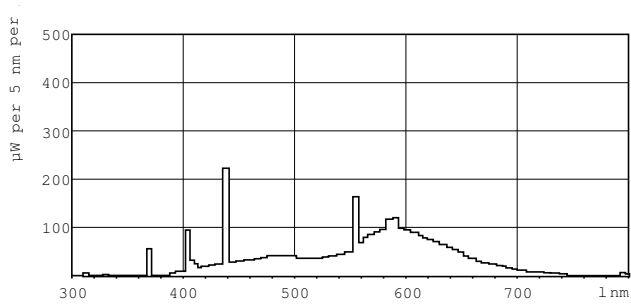

TL-D Standard Colours

TL-D 36W/33-640 1SL/25

TL-D Standard Colors lamps (tube diameter of 26 mm) create atmospheres from warm white to cool daylight. Lamps with moderate efficacy and color rendering.

Product data

Warnings and Safety

TL-D Standard Colours

Dimensional drawing

TL-D 36W/33-640

Product

TL-D 36W/33-640 1SL/25

Photometric data

Lifetime