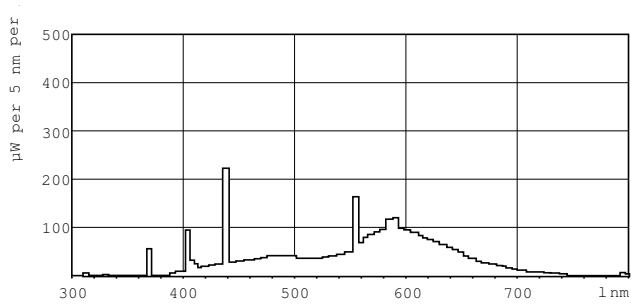

## Dimensional drawing

TL-D 36W/33-640

## Photometric data