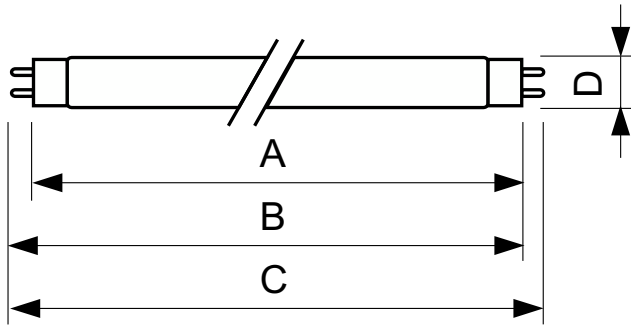

Operating and Electrical	
Power Consumption	36.0 W
Lamp Current (Nom)	0.440 A
Voltage (Nom)	103 V
Voltage (Nom)	103 V

Controls and Dimming	
Dimmable	Yes

Mechanical and Housing	
Bulb Shape	T8 [26 mm (T8)]

TL-D Standard Colours

EAN/UPC - Case	8711500727763
EAN/UPC - Product/Case	8711500702715

Dimensional drawing

Product	D (max)	A (max)	B (max)	B (min)	C (max)
TL-D 36W/54-765 1SL/25	28 mm	1,199.4 mm	1,206.5 mm	1,204.1 mm	1,213.6 mm