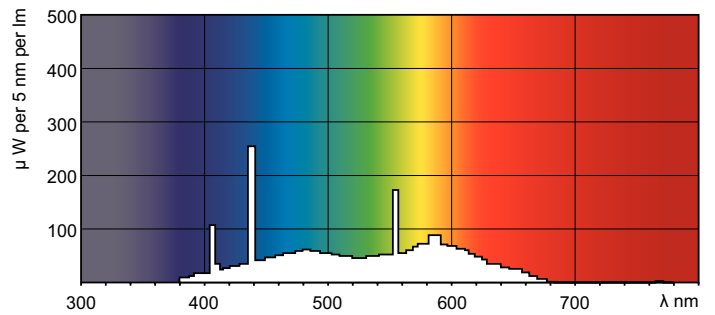

TL-D Standard Colours

TL-D 36W/54-765 1SL/25

TL-D Standard Colors lamps (tube diameter of 26 mm) create atmospheres from warm white to cool daylight. Lamps with moderate efficacy and color rendering.

Product data

Warnings and Safety

TL-D Standard Colours

Dimensional drawing

TL-D 36W/54-765

Product

TL-D 36W/54-765 1SL/25

Photometric data

LDPB_TL-DSTD_54-765-Spectral power distribution B/W