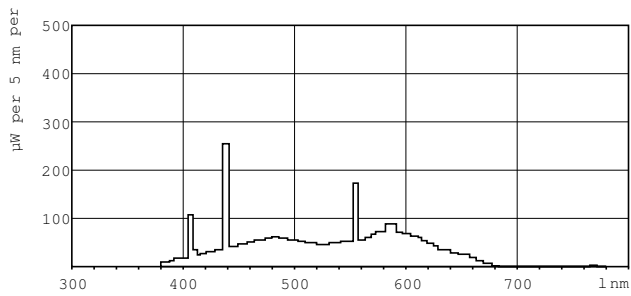

TL-D Standard Colours

TL-D 36W/54-765 1SL/25

TL-D Standard Colors lamps (tube diameter of 26 mm) create atmospheres from warm white to cool daylight. Lamps with moderate efficacy and color rendering.

Product data

Warnings and Safety

TL-D Standard Colours

Dimensional drawing

TL-D 36W/54-765

Product

TL-D 36W/54-765 1SL/25

Photometric data

LDPB_TL-DSTD_54-765-Spectral power distribution B/W