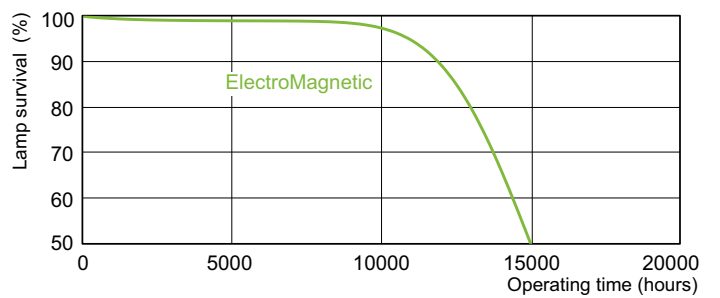

TL-D Standard Colours

Dimensional drawing

Product

TL-D 36W/54-765 1SL/25

Photometric data

Lifetime

LDLE_TL-DSTD_0001-Life expectancy diagram