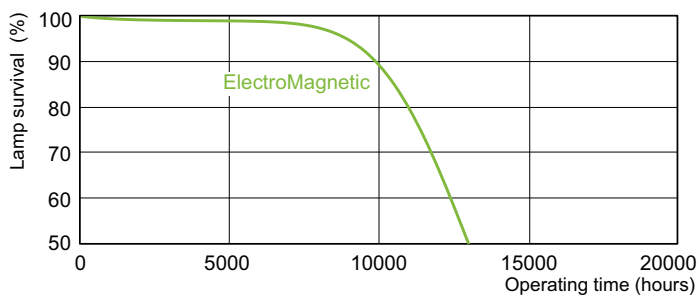

Lifetime

LDLE_TL-DSTD_0001-Life expectancy diagram