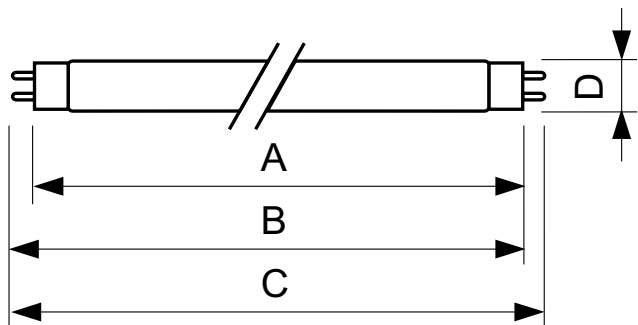

TL-D Snow White

TL-D 36W Snow White 1SL/25

The Snow White is a low-pressure mercury discharge lamp with a tubular 26 mm envelope, available in 18 W, 36 W and 58 W. The extreme high colour temperature of the Snow White range creates very cool ambience, making the lamp especially suitable in very hot and dry climate conditions.

Product data

General Information

Cap base	G13 [Medium Bi-Pin Fluorescent]
Life to 10% failures (nom.)	10000 h
Life to 50% failures (nom.)	13000 h

Light Technical

Lamp Luminous Flux 25°C EL (Nom)	2370 lm
Colour Designation	Extreme Cool Daylight
Chromaticity coordinate X (nom.)	264
Chromaticity coordinate Y (nom.)	280
Colour Temperature, horizontal (Nom)	12000 K
Colour Rendering Index, horiz (Nom)	75

Product Data

Full product code	871150089352940
Order product name	TL-D 36W Snow White 1SL/25
EAN/UPC – product	8711500893529
Order code	89352940
Numerator – quantity per pack	1
Numerator – packs per outer box	25
Material no. (12NC)	928048545015
Net weight (piece)	135.000 g

Warnings and Safety

TL-D Snow White

Dimensional drawing

Product	D (max)	A (max)	B (max)	B (min)	C (max)
TL-D 36W Snow White 1SL/25	28 mm	1199.4 mm	1206.5 mm	1204.1 mm	1213.6 mm