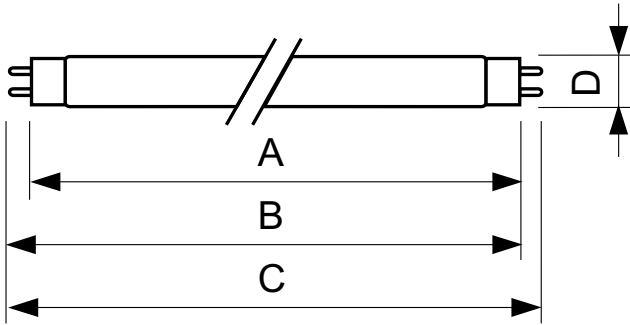

TL-D Colored

TL-D Colored 58W Yellow 1SL/25

This TL-D lamp (tube diameter 26 mm) helps to create special effects and atmospheres or attract attention by using red, green, blue and yellow light. Apart from using the specific colors, it is also possible to mix the colors to create white light. This lamp offers a high light output, thanks to the use of basic powders. Application areas include shops and showrooms, bars and restaurants, demonstration areas, sign lighting and entertainment stores.

Product data

General Information		Controls and Dimming	
Cap-Base	G13 [Medium Bi-Pin Fluorescent]	Dimmable	Yes
Life to 50% Failures (Nom)	15,000 hour(s)		
Light Technical		Mechanical and Housing	
Color Code	160	Bulb Shape	T8
Luminous Flux	2,250 lm		
Color Designation	Yellow	Approval and Application	
		Mercury (Hg) Content (Nom)	13.0 mg
		Energy Consumption kWh/1000 h	70 kWh
Operating and Electrical		Product Data	
Power Consumption	58.5 W	Order product name	TL-D Colored 58W Yellow 1SL/25
Lamp Current (Nom)	0.670 A	Full product name	TL-D Colored 58W Yellow 1SL/25
Voltage (Nom)	111 V	Full product code	871150095447340
Voltage (Nom)	111 V	Order code	928049001605
		Material Nr. (12NC)	928049001605

TL-D Colored

Numerator - Quantity Per Pack	1
EAN/UPC - Product/Case	8711500954473
Numerator - Packs per outer box	25

EAN/UPC - Case	8711500954480
----------------	---------------

Dimensional drawing

Product	D (max)	A (max)	B (max)	B (min)	C (max)
TL-D Colored 58W Yellow 1SL/25	28.0 mm	1,500.0 mm	1,507.1 mm	1,504.7 mm	1,514.2 mm

Photometric data

Spectral Power Distribution Colour - TL-D Colored 58W Yellow 1SL/25