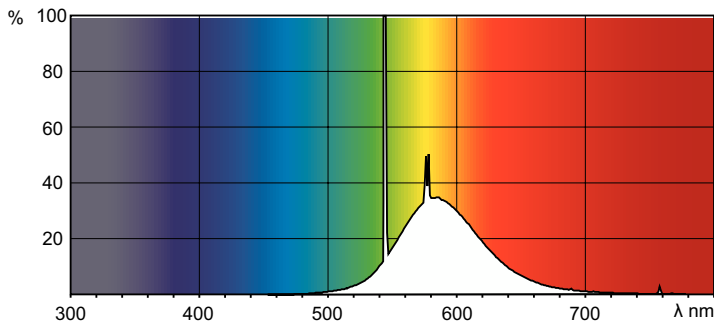

Product data

General Information		Controls and Dimming	
Cap-Base	G13 [Medium Bi-Pin Fluorescent]	Dimmable	Yes
Life to 50% Failures (Nom)	15,000 hour(s)		
Light Technical		Mechanical and Housing	
Color Code	160	Bulb Shape	T8
Luminous Flux	2,250 lm		
Color Designation	Yellow	Approval and Application	
		Mercury (Hg) Content (Nom)	13.0 mg
		Energy Consumption kWh/1000 h	70 kWh
Operating and Electrical		Product Data	
Power Consumption	58.5 W	Order product name	TL-D Colored 58W Yellow 1SL/25
Lamp Current (Nom)	0.670 A	Full product name	TL-D Colored 58W Yellow 1SL/25
Voltage (Nom)	111 V	Full product code	871150095447340
Voltage (Nom)	111 V	Order code	928049001605
		Material Nr. (12NC)	928049001605

TL-D Colored

Numerator - Quantity Per Pack	1
EAN/UPC - Product/Case	8711500954473
Numerator - Packs per outer box	25

EAN/UPC - Case	8711500954480
----------------	---------------

Dimensional drawing

Product	D (max)	A (max)	B (max)	B (min)	C (max)
TL-D Colored 58W Yellow 1SL/25	28.0 mm	1,500.0 mm	1,507.1 mm	1,504.7 mm	1,514.2 mm

Photometric data

Spectral Power Distribution Colour - TL-D Colored 58W Yellow 1SL/25