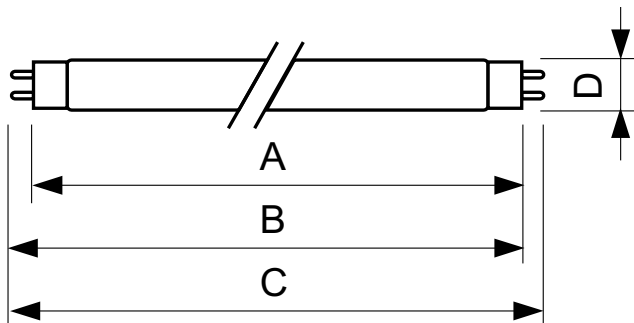

TL-D Colored

TL-D Colored 58W Green 1SL/25

This TL-D lamp (tube diameter 26 mm) helps to create special effects and atmospheres or attract attention by using red, green, blue and yellow light. Apart from using the specific colors, it is also possible to mix the colors to create white light. This lamp offers a high light output, thanks to the use of basic powders. Application areas include shops and showrooms, bars and restaurants, demonstration areas, sign lighting and entertainment stores.

Product data

General Information	
Cap-Base	G13 [Medium Bi-Pin Fluorescent]
Life To 10% Failures (Nom)	12000 h
Life to 50% Failures (Nom)	15000 h
Life to 50% Failures Preheat (Nom)	20000 h
Light Technical	
Color Code	170
Luminous Flux (Nom)	6750 lm
Luminous Flux (Rated) (Nom)	6750 lm
Color Designation	Green (G)
LLMF 2000 h Rated	90 %
Operating and Electrical	
Power (Nom)	58.5 W
Lamp Current (Nom)	0.670 A
Voltage (Nom)	111 V
Temperature	
Design Temperature (Nom)	25 °C

Controls and Dimming	
Dimmable	Yes
Approval and Application	
Energy Efficiency Label (EEL)	A+
Mercury (Hg) Content (Nom)	1.7 mg
Energy Consumption kWh/1000 h	67 kWh
Product Data	
Full product code	871150095449740
Order product name	TL-D Colored 58W Green 1SL/25
EAN/UPC - Product	8711500954497
Order code	928049001705
Numerator - Quantity Per Pack	1
Numerator - Packs per outer box	25
Material Nr. (12NC)	928049001705
Net Weight (Piece)	167.000 g

TL-D Colored

Warnings and Safety

Dimensional drawing

Product	D (max)	A (max)	B (max)	B (min)	C (max)
TL-D Colored 58W Green 1SL/25	28.0 mm	1500.0 mm	1507.1 mm	1504.7 mm	1514.2 mm

TL-D 58W/170 Green

Photometric data