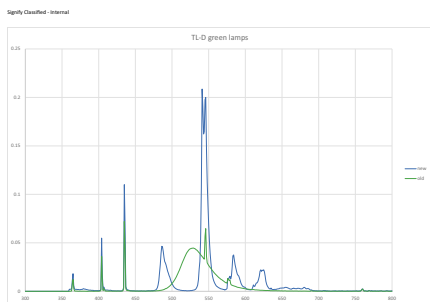

Controls and Dimming	
Dimmable	Yes
Approval and Application	
Energy Efficiency Label (EEL)	A+
Mercury (Hg) Content (Nom)	1.7 mg
Energy Consumption kWh/1000 h	67 kWh
Product Data	
Full product code	871150095449740
Order product name	TL-D Colored 58W Green 1SL/25
EAN/UPC - Product	8711500954497
Order code	928049001705
Numerator - Quantity Per Pack	1
Numerator - Packs per outer box	25
Material Nr. (12NC)	928049001705
Net Weight (Piece)	167.000 g

TL-D Colored

Warnings and Safety

Dimensional drawing

Product	D (max)	A (max)	B (max)	B (min)	C (max)
TL-D Colored 58W Green 1SL/25	28.0 mm	1500.0 mm	1507.1 mm	1504.7 mm	1514.2 mm

TL-D 58W/170 Green

Photometric data