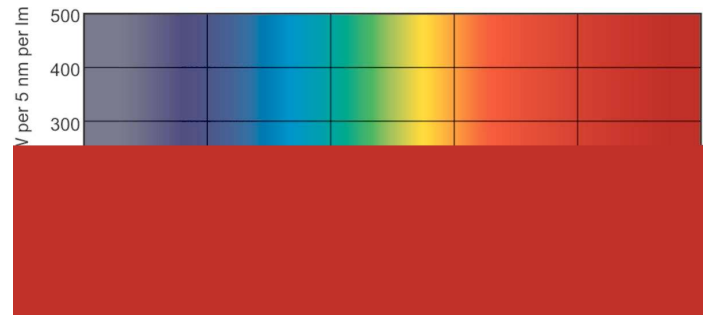

Warnings and Safety

TL-D Standard Colours

Dimensional drawing

TL-D 58W/33-640

Product

TL-D 58W/33-640 1SL/25

Photometric data

Lightcolour /33-640

Lightcolour /33-640

Lifetime

LDLE_TL-DSTD_0001-Life expectancy diagram

LDLE_TL-DSTD_0002-Life expectancy diagram

TL-D Standard Colours

Lifetime

LDLM_TL-DSTD_0001-Lumen maintenance diagram