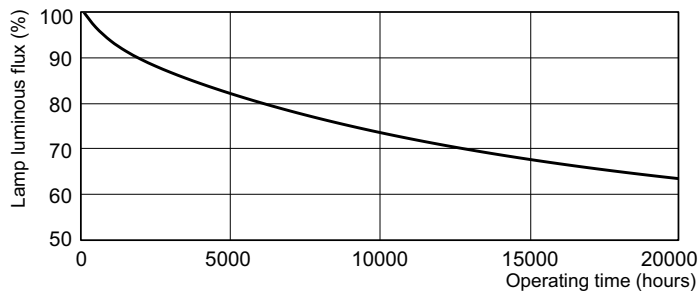

Lightcolour /33-640

Lifetime

LDLE_TL-DSTD_0001-Life expectancy diagram

LDLE_TL-DSTD_0002-Life expectancy diagram

TL-D Standard Colours

Lifetime

LDLM_TL-DSTD_0001-Lumen maintenance diagram