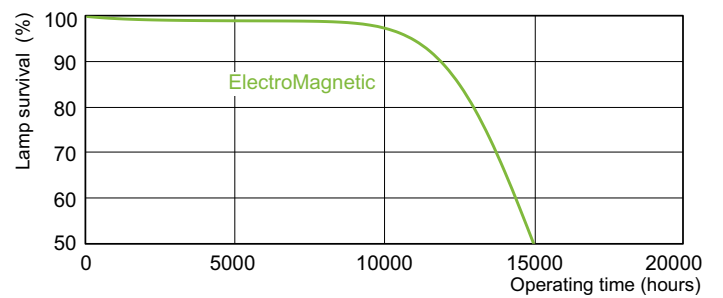

LDLE_TL-DSTD_0002-Life expectancy diagram