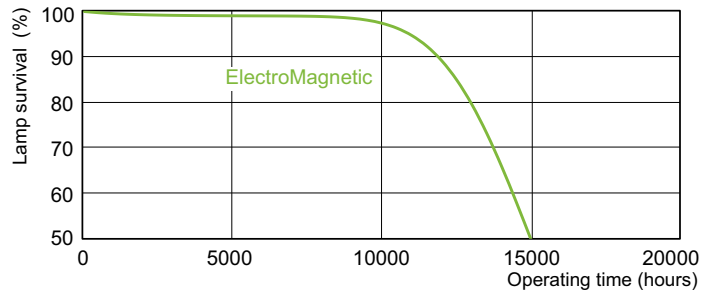

General Information	
Cap-Base	G13 [Medium Bi-Pin Fluorescent]
Life To 10% Failures (Nom)	10000 h
Life to 50% Failures (Nom)	13000 h
Light Technical	
Color Code	33-640
Luminous Flux (Nom)	4600 lm
Color Designation	Cool White (CW)
Lumen Maintenance 10000 h (Nom)	75 %
Lumen Maintenance 2000 h (Nom)	90 %
Lumen Maintenance 5000 h (Nom)	80 %
Correlated Color Temperature (Nom)	4100 K
Color Rendering Index (Nom)	63
Operating and Electrical	
Power (Nom)	58.5 W
Lamp Current (Nom)	0.670 A
Voltage (Nom)	111 V

Controls and Dimming	
Dimmable	Yes
Approval and Application	
Energy Efficiency Label (EEL)	B
Mercury (Hg) Content (Nom)	8.0 mg
Energy Consumption kWh/1000 h	68 kWh

Product Data	
Full product code	872790081588700
Order product name	TL-D 58W/33-640 1SL/25
EAN/UPC - Product	8727900815887
Order code	928049003351
Numerator - Quantity Per Pack	1
Numerator - Packs per outer box	25
Material Nr. (12NC)	928049003351
Net Weight (Piece)	167.000 g
ILCOS Code	FD-58/41/2B-E-G13

Warnings and Safety

TL-D Standard Colours

Dimensional drawing

TL-D 58W/33-640

Product

TL-D 58W/33-640 1SL/25

Photometric data

Lifetime