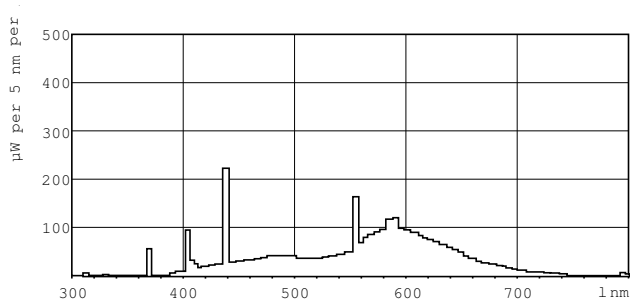

TL-D Standard Colours

TL-D 58W/33-640 1SL/25

TL-D Standard Colors lamps (tube diameter of 26 mm) create atmospheres from warm white to cool daylight. Lamps with moderate efficacy and color rendering.

Product data

General Information	
Cap-Base	G13 [Medium Bi-Pin Fluorescent]
Life To 10% Failures (Nom)	10000 h
Life to 50% Failures (Nom)	13000 h
Light Technical	
Color Code	33-640
Luminous Flux (Nom)	4600 lm
Color Designation	Cool White (CW)
Lumen Maintenance 10000 h (Nom)	75 %
Lumen Maintenance 2000 h (Nom)	90 %
Lumen Maintenance 5000 h (Nom)	80 %
Correlated Color Temperature (Nom)	4100 K
Color Rendering Index (Nom)	63
Operating and Electrical	
Power (Nom)	58.5 W
Lamp Current (Nom)	0.670 A
Voltage (Nom)	111 V

Controls and Dimming	
Dimmable	Yes
Approval and Application	
Energy Efficiency Label (EEL)	B
Mercury (Hg) Content (Nom)	8.0 mg
Energy Consumption kWh/1000 h	68 kWh

Product Data	
Full product code	872790081588700
Order product name	TL-D 58W/33-640 1SL/25
EAN/UPC - Product	8727900815887
Order code	928049003351
Numerator - Quantity Per Pack	1
Numerator - Packs per outer box	25
Material Nr. (12NC)	928049003351
Net Weight (Piece)	167.000 g
ILCOS Code	FD-58/41/2B-E-G13

Warnings and Safety

TL-D Standard Colours

Dimensional drawing

TL-D 58W/33-640

Product

TL-D 58W/33-640 1SL/25

Photometric data

Lifetime