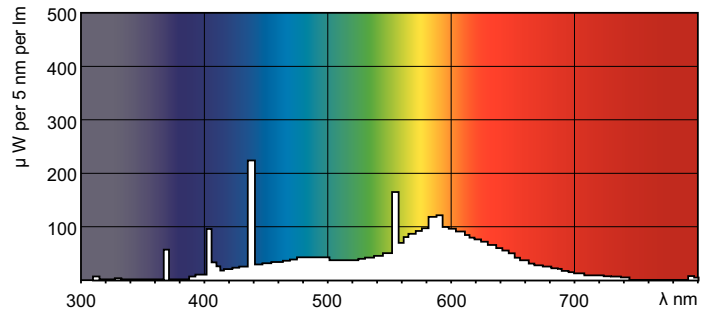

TL-D Standard Colours

TL-D 58W/33-640 1SL/25

TL-D Standard Colors lamps (tube diameter of 26 mm) create atmospheres from warm white to cool daylight. Lamps with moderate efficacy and color rendering.

Product data

General Information	
Cap-Base	G13 [Medium Bi-Pin Fluorescent]
Life To 10% Failures (Nom)	10000 h
Life to 50% Failures (Nom)	13000 h
Light Technical	
Color Code	33-640
Luminous Flux (Nom)	4600 lm
Color Designation	Cool White (CW)
Lumen Maintenance 10000 h (Nom)	75 %
Lumen Maintenance 2000 h (Nom)	90 %
Lumen Maintenance 5000 h (Nom)	80 %
Correlated Color Temperature (Nom)	4100 K
Color Rendering Index (Nom)	63
Operating and Electrical	
Power (Nom)	58.5 W
Lamp Current (Nom)	0.670 A
Voltage (Nom)	111 V

Controls and Dimming	
Dimmable	Yes
Approval and Application	
Energy Efficiency Label (EEL)	B
Mercury (Hg) Content (Nom)	8.0 mg
Energy Consumption kWh/1000 h	68 kWh

Product Data	
Full product code	872790081588700
Order product name	TL-D 58W/33-640 1SL/25
EAN/UPC - Product	8727900815887
Order code	928049003351
Numerator - Quantity Per Pack	1
Numerator - Packs per outer box	25
Material Nr. (12NC)	928049003351
Net Weight (Piece)	167.000 g
ILCOS Code	FD-58/41/2B-E-G13

Warnings and Safety

TL-D Standard Colours

Dimensional drawing

TL-D 58W/33-640

Product

TL-D 58W/33-640 1SL/25

Photometric data

Lifetime