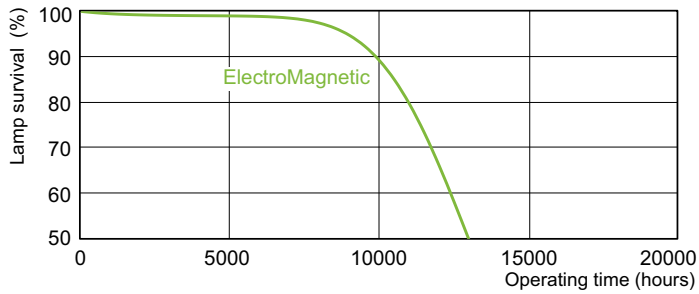

General Information	
Cap-Base	G13 [Medium Bi-Pin Fluorescent]
Life To 10% Failures (Nom)	10000 h
Life to 50% Failures (Nom)	13000 h
Light Technical	
Color Code	33-640
Luminous Flux (Nom)	4600 lm
Color Designation	Cool White (CW)
Lumen Maintenance 10000 h (Nom)	75 %
Lumen Maintenance 2000 h (Nom)	90 %
Lumen Maintenance 5000 h (Nom)	80 %
Correlated Color Temperature (Nom)	4100 K
Color Rendering Index (Nom)	63
Operating and Electrical	
Power (Nom)	58.5 W
Lamp Current (Nom)	0.670 A
Voltage (Nom)	111 V

Controls and Dimming	
Dimmable	Yes
Approval and Application	
Energy Efficiency Label (EEL)	B
Mercury (Hg) Content (Nom)	8.0 mg
Energy Consumption kWh/1000 h	68 kWh

Product Data	
Full product code	872790081588700
Order product name	TL-D 58W/33-640 1SL/25
EAN/UPC - Product	8727900815887
Order code	928049003351
Numerator - Quantity Per Pack	1
Numerator - Packs per outer box	25
Material Nr. (12NC)	928049003351
Net Weight (Piece)	167.000 g
ILCOS Code	FD-58/41/2B-E-G13

Warnings and Safety

TL-D Standard Colours

Dimensional drawing

TL-D 58W/33-640

Product

TL-D 58W/33-640 1SL/25

Photometric data

Lifetime