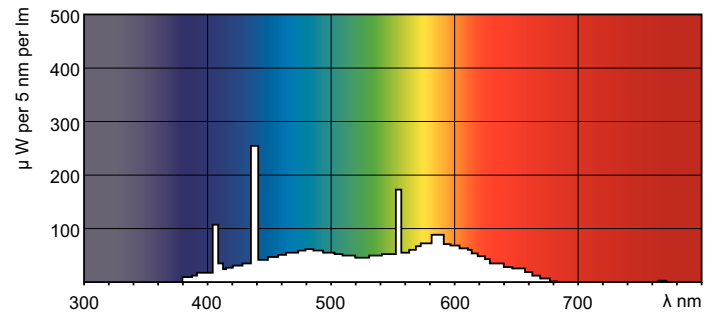

Dimensional drawing

TL-D 58W/54-765 1SL/25

Product	D (max)	A (max)	B (max)	B (min)	C (max)
TL-D 58W/54-765 1SL/25	28 mm	1500,0 mm	1507,1 mm	1504,7 mm	1514,2 mm

Photometric data

LDPB_TL-DSTD_54-765-Spectral power distribution B/W