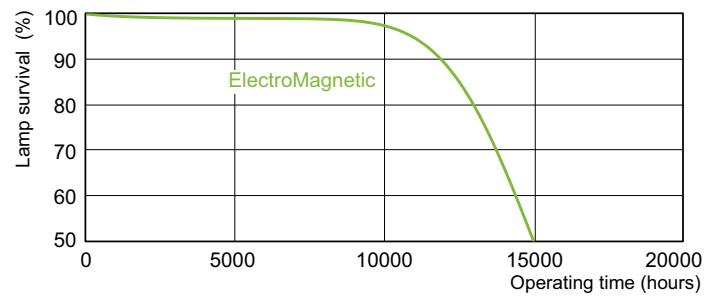

LDLE_TL-DSTD_0002-Life expectancy diagram