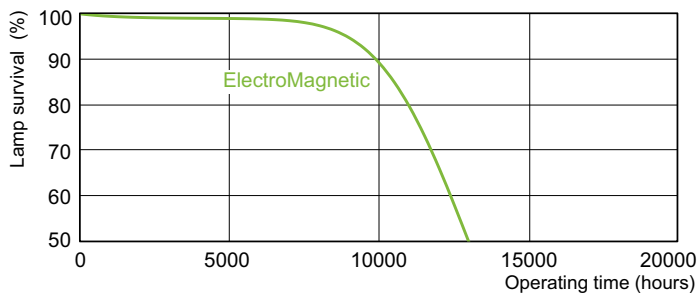

Lifetime

LDLE_TL-DSTD_0001-Life expectancy diagram