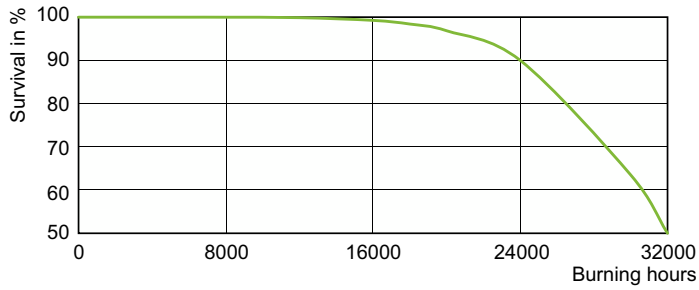

MASTER CosmoWhite CPO-TW & CPO-TW Xtra

Lifetime

Life Expectancy Diagram - MST CosmoWh CPO-TW Xtra 90W/728 PGZ12

Lumen Maintenance Diagram - MST CosmoWh CPO-TW Xtra 90W/728 PGZ12