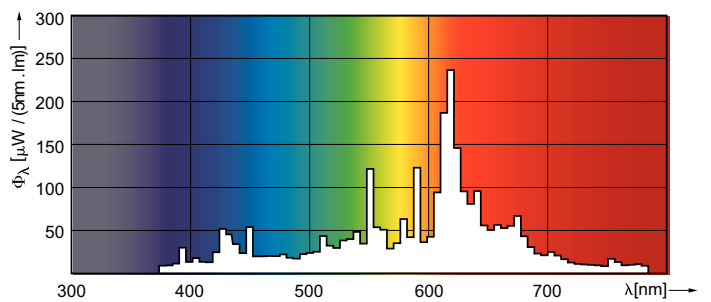

Product data

General Information		Color rendering index (CRI)	
Cap-Base	PGZ12		70
Operating Position	UNIVERSAL [Any or Universal (U)]	Arc Length O (Nom)	18 mm
Flux measurement reference	Sphere	Operating and Electrical	
Life to 50% Failures (Nom)	32,000 h	Power Consumption	90.0 W
		Voltage (Nom)	92 V
		Voltage (Nom)	92 V
Light Technical		Controls and Dimming	
Color Code	728 [CCT of 2800K]	Dimmable	Yes
Luminous Flux	10,800 lm	Mechanical and Housing	
Color Designation	White (WH)	Bulb Finish	Clear
Chromaticity Coordinate X (Nom)	0.447		
Chromaticity Coordinate Y (Nom)	0.4		
Correlated Color Temperature (Nom)	2800 K		
Luminous Efficacy (rated) (Nom)	120 lm/W		

MASTER CosmoWhite CPO-TW & CPO-TW Xtra

Bulb Shape	T19
Approval and Application	
Energy Efficiency Class	E
Mercury (Hg) Content (Max)	3 mg
Mercury (Hg) Content (Nom)	3.0 mg
Energy Consumption kWh/1000 h	90 kWh
EPREL Registration Number	473351

Dimensional drawing

Product	D (max)	D	O	L	C (max)
MST CosmoWh CPO-TW Xtra 90W/728 PGZ12	20 mm	19 mm	18 mm	66 mm	143 mm

Photometric data

Light Distribution Diagram - MST CosmoWh CPO-TW Xtra 90W/728 PGZ12

Spectral Power Distribution Colour - MST CosmoWh CPO-TW Xtra 90W/728 PGZ12