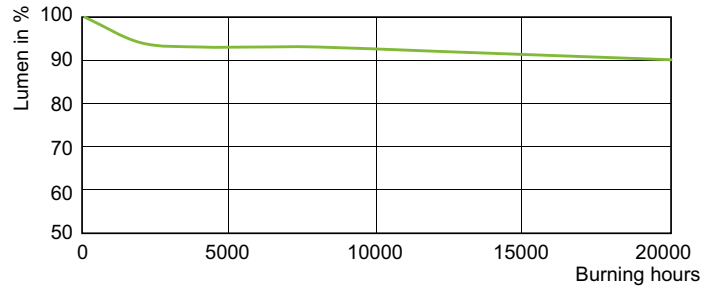

MASTER CosmoWhite CPO-TW & CPO-TW Xtra

Lifetime

Life Expectancy Diagram - MST CosmoWh CPO-TW Xtra 90W/728 PGZ12

Lumen Maintenance Diagram - MST CosmoWh CPO-TW Xtra 90W/728 PGZ12