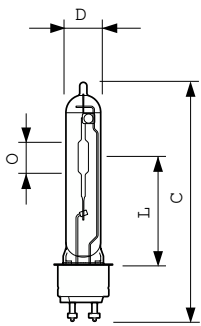

Product data

General Information		Color rendering index (CRI)	
Cap-Base	PGZ12		70
Operating Position	UNIVERSAL [Any or Universal (U)]	Arc Length O (Nom)	18 mm
Flux measurement reference	Sphere	Operating and Electrical	
Life to 50% Failures (Nom)	32,000 h	Power Consumption	90.0 W
		Voltage (Nom)	92 V
		Voltage (Nom)	92 V
Light Technical		Controls and Dimming	
Color Code	728 [CCT of 2800K]	Dimmable	Yes
Luminous Flux	10,800 lm	Mechanical and Housing	
Color Designation	White (WH)	Bulb Finish	Clear
Chromaticity Coordinate X (Nom)	0.447		
Chromaticity Coordinate Y (Nom)	0.4		
Correlated Color Temperature (Nom)	2800 K		
Luminous Efficacy (rated) (Nom)	120 lm/W		

MASTER CosmoWhite CPO-TW & CPO-TW Xtra

Bulb Shape	T19
Approval and Application	
Energy Efficiency Class	E
Mercury (Hg) Content (Max)	3 mg
Mercury (Hg) Content (Nom)	3.0 mg
Energy Consumption kWh/1000 h	90 kWh
EPREL Registration Number	473351

Product Data

Order product name	MST CosmoWh CPO-TW Xtra 90W/728 PGZ12
Full product name	MST CosmoWh CPO-TW Xtra 90W/728 PGZ12

Full product code	871150021121715
Local code description	CPOWHITE90W728
Order code	928093505127
Material Nr. (12NC)	928093505127
Local order code	CPOWHITE90W728
Numerator - Quantity Per Pack	1
EAN/UPC - Product/Case	8711500211217
Numerator - Packs per outer box	12
EAN/UPC - Case	8711500211224

Dimensional drawing

Product	D (max)	D	O	L	C (max)
MST CosmoWh CPO-TW Xtra 90W/728 PGZ12	20 mm	19 mm	18 mm	66 mm	143 mm

Photometric data

Light Distribution Diagram - MST CosmoWh CPO-TW Xtra 90W/728 PGZ12

Spectral Power Distribution Colour - MST CosmoWh CPO-TW Xtra 90W/728 PGZ12