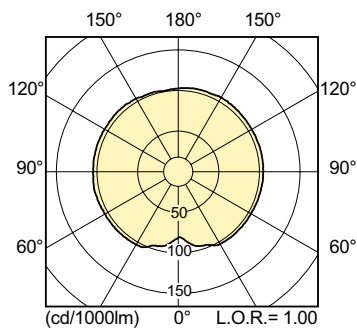

Product data

General Information		Color rendering index (CRI)	
Cap-Base	PGZ12		70
Operating Position	UNIVERSAL [Any or Universal (U)]	Arc Length O (Nom)	18 mm
Flux measurement reference	Sphere	Operating and Electrical	
Life to 50% Failures (Nom)	32,000 h	Power Consumption	90.0 W
		Voltage (Nom)	92 V
		Voltage (Nom)	92 V
Light Technical		Controls and Dimming	
Color Code	728 [CCT of 2800K]	Dimmable	Yes
Luminous Flux	10,800 lm	Mechanical and Housing	
Color Designation	White (WH)	Bulb Finish	Clear
Chromaticity Coordinate X (Nom)	0.447		
Chromaticity Coordinate Y (Nom)	0.4		
Correlated Color Temperature (Nom)	2800 K		
Luminous Efficacy (rated) (Nom)	120 lm/W		

MASTER CosmoWhite CPO-TW & CPO-TW Xtra

Bulb Shape	T19
Approval and Application	
Energy Efficiency Class	E
Mercury (Hg) Content (Max)	3 mg
Mercury (Hg) Content (Nom)	3.0 mg
Energy Consumption kWh/1000 h	90 kWh
EPREL Registration Number	473351

Product Data

Order product name	MST CosmoWh CPO-TW Xtra 90W/728 PGZ12
Full product name	MST CosmoWh CPO-TW Xtra 90W/728 PGZ12

Full product code	871150021121715
Local code description	CPOWHITE90W728
Order code	928093505127
Material Nr. (12NC)	928093505127
Local order code	CPOWHITE90W728
Numerator - Quantity Per Pack	1
EAN/UPC - Product/Case	8711500211217
Numerator - Packs per outer box	12
EAN/UPC - Case	8711500211224

Dimensional drawing

Product	D (max)	D	O	L	C (max)
MST CosmoWh CPO-TW Xtra 90W/728 PGZ12	20 mm	19 mm	18 mm	66 mm	143 mm

Photometric data

Light Distribution Diagram - MST CosmoWh CPO-TW Xtra 90W/728 PGZ12

Spectral Power Distribution Colour - MST CosmoWh CPO-TW Xtra 90W/728 PGZ12