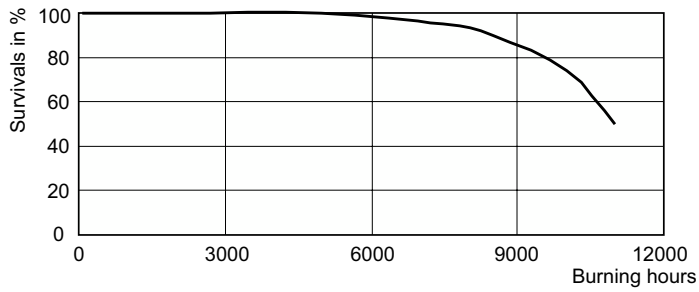

MASTERC colour CDM-R111

Lebensdauer

Life Expectancy Diagram - MASTER CDM-R111 70W/942 GX8.5 40D 1CT/6

Lumen Maintenance Diagram - MASTER CDM-R111 70W/942 GX8.5 40D 1CT/6