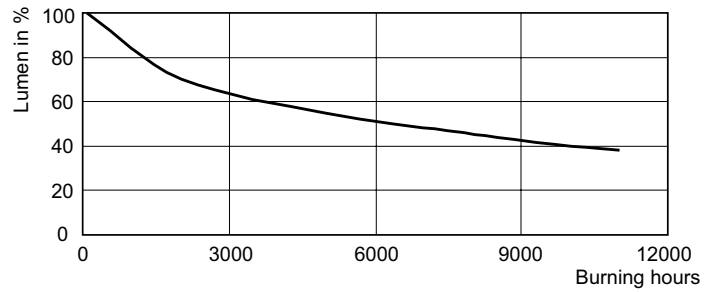

MASTERC colour CDM-R111

Lebensdauer

Life Expectancy Diagram - MASTER CDM-R111 70W/942 GX8.5 40D 1CT/6

Lumen Maintenance Diagram - MASTER CDM-R111 70W/942 GX8.5 40D 1CT/6