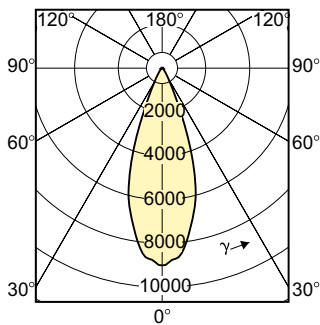

Photometrische Daten

Light Distribution Diagram - MASTERC CDM-R111 70W/942 GX8.5 40D 1CT/6

Spectral Power Distribution Colour - MASTERC CDM-R111 70W/942 GX8.5 40D 1CT/6