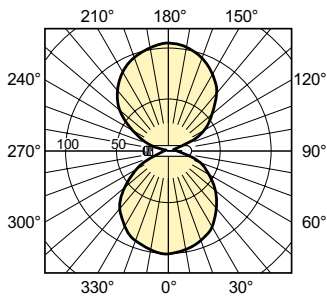

Photometric data

Light Distribution Diagram - SON-T 70W E27 1SL

Spectral Power Distribution Colour - SON-T 70W E27 1SL