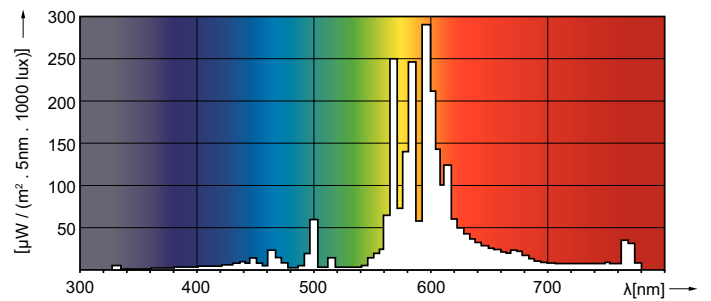

Photometric data

Light Distribution Diagram - SON-T 70W E27 1SL

Spectral Power Distribution Colour - SON-T 70W E27 1SL