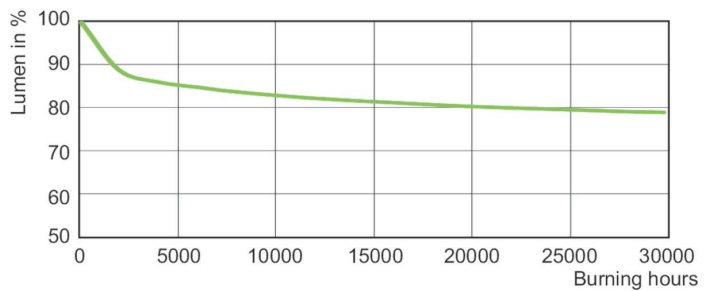

Lifetime

Life Expectancy Diagram - SON-T 70W E27 1SL

Lumen Maintenance Diagram - SON-T 70W E27 1SL