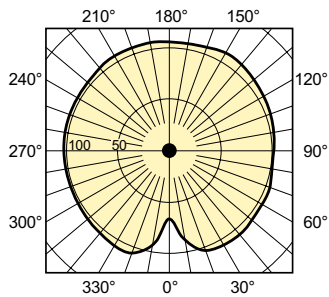

Photometric data

Light Distribution Diagram - SON-T 70W E27 1SL

Spectral Power Distribution Colour - SON-T 70W E27 1SL