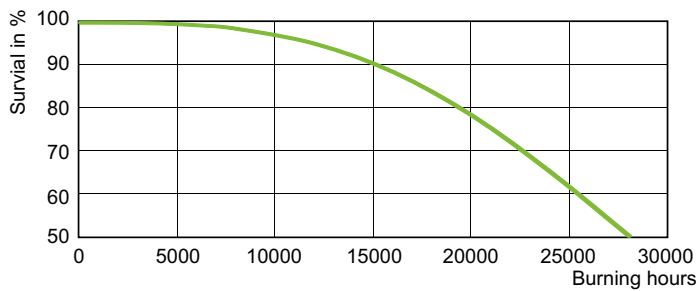

Lifetime

Life Expectancy Diagram - SON-T 70W E27 1SL

Lumen Maintenance Diagram - SON-T 70W E27 1SL