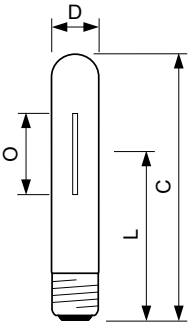

### Product data

General Information	
Cap-Base	E27
Operating Position	UNIVERSAL [Any or Universal (U)]
Life to 50% Failures (Nom)	28,000 hour(s)

Light Technical	
Color Code	220 [CCT of 2000K]
Chromaticity Coordinate X (Nom)	0.540
Chromaticity Coordinate Y (Nom)	0.413
Correlated Color Temperature (Nom)	2000 K
Luminous Efficacy (rated) (Nom)	84 lm/W
Color rendering index (CRI)	-
Arc Length O (Nom)	42 mm

Operating and Electrical	
Power Consumption	70.0 W
Voltage (Nom)	90 V
Voltage (Nom)	90 V

Controls and Dimming	
Dimmable	Yes

Mechanical and Housing	
Bulb Finish	Clear
Bulb Shape	T35

Approval and Application	
Mercury (Hg) Content (Nom)	16.3 mg
Energy Consumption kWh/1000 h	77 kWh

## Dimensional drawing

Product	D (max)	O	L	C (max)
SON-T 70W E27 1SL	36 mm	42 mm	102 mm	156 mm