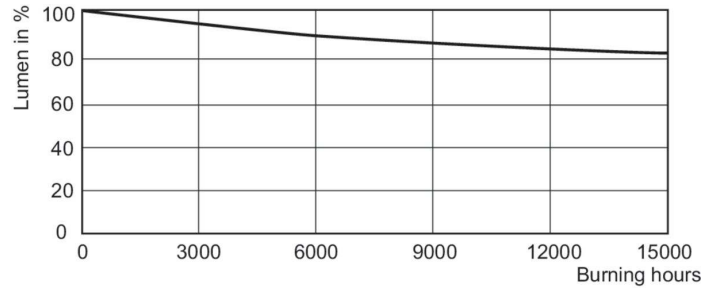

MASTER SDW-T

Vida útil

Life Expectancy Diagram - MASTER SDW-T 35W/825 PG12-1 1SL/12

Lumen Maintenance Diagram - MASTER SDW-T 35W/825 PG12-1 1SL/12