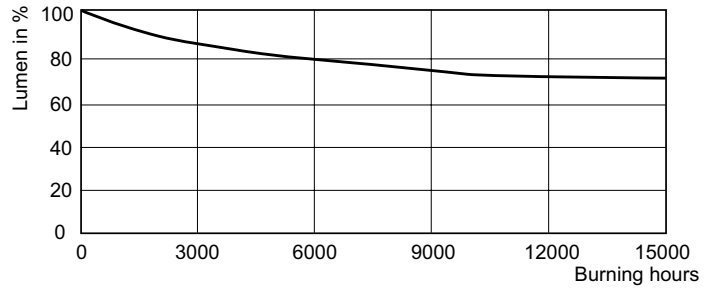

MASTER SDW-T

Lifetime

Life Expectancy Diagram - MASTER SDW-T 100W/825 PG12-1 1SL/12

Lumen Maintenance Diagram - MASTER SDW-T 100W/825 PG12-1 1SL/12