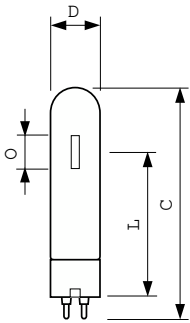

### Product data

General Information	
Cap-Base	PG12-1
Operating Position	UNIVERSAL [Any or Universal (U)]
Flux measurement reference	Sphere
Life to 50% Failures (Nom)	15,000 hour(s)
Useful Life (Nom)	10,000 hour(s)
Light Technical	
Color Code	825 [CCT of 2500K]
Luminous Flux	5,100 lm
Color Designation	Golden White
Chromaticity Coordinate X (Nom)	0.478
Chromaticity Coordinate Y (Nom)	0.415
Correlated Color Temperature (Nom)	2500 K
Luminous Efficacy (rated) (Nom)	52.58 lm/W
Color rendering index (CRI)	83
Arc Length O (Nom)	19 mm

Operating and Electrical	
Power Consumption	97.0 W
Voltage (Nom)	97 V
Voltage (Nom)	97 V
Controls and Dimming	
Dimmable	No
Mechanical and Housing	
Bulb Finish	Clear
Bulb Material	Hard Glass
Bulb Shape	T31
Approval and Application	
Energy Efficiency Class	G
Mercury (Hg) Content (Max)	11.4 mg
Mercury (Hg) Content (Nom)	11.4 mg
Energy Consumption kWh/1000 h	97 kWh

## Dimensional drawing

Product	D (max)	O	L	C (max)
MASTER SDW-T 100W/825 PG12-1 1SL/12	32 mm	18.3 mm	91 mm	149 mm