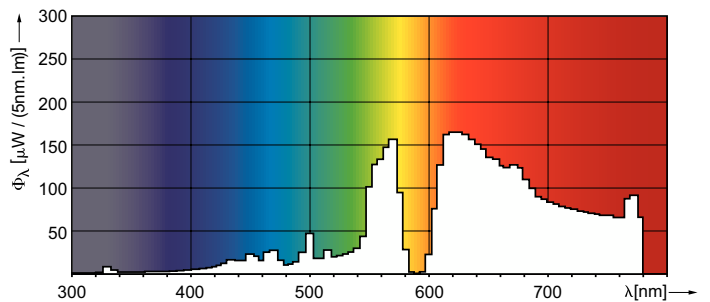

## Dimensional drawing

Product	D (max)	O	L	C (max)
MASTER SDW-T 100W/825 PG12-1 1SL/12	32 mm	18.3 mm	91 mm	149 mm

## Photometric data

Light Distribution Diagram - MASTER SDW-T 100W/825 PG12-1 1SL/12

Spectral Power Distribution Colour - MASTER SDW-T 100W/825 PG12-1 1SL/12