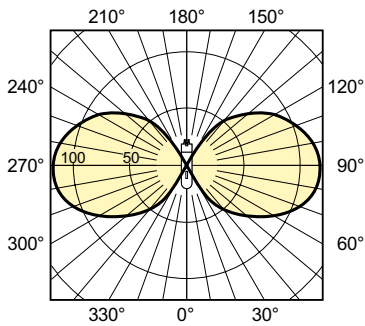

Photometric data

Light Distribution Diagram - MASTER SDW-T 100W/825 PG12-1 1SL/12