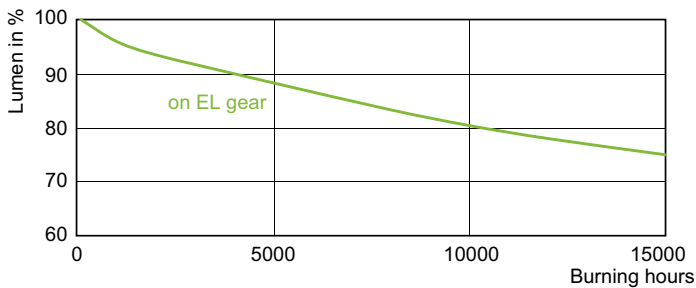

Lifetime

Lumen Maintenance Diagram - MASTERColor CDM-TC Elite 35W/930 G8.5

Life Expectancy Diagram - MASTERColor CDM-TC Elite 35W/930 G8.5