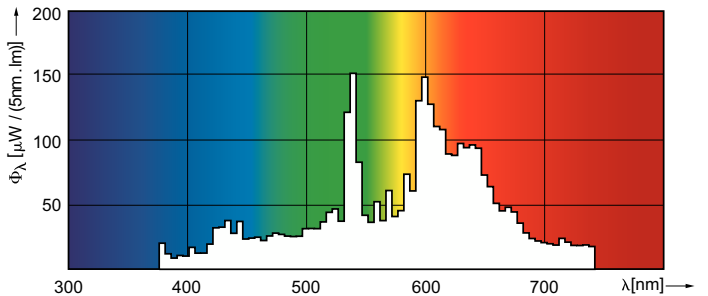

Photometric data

Light Distribution Diagram - MASTERColor CDM-TC Elite 35W/930 G8.5

Spectral Power Distribution Colour - MASTERColor CDM-TC Elite 35W/930 G8.5