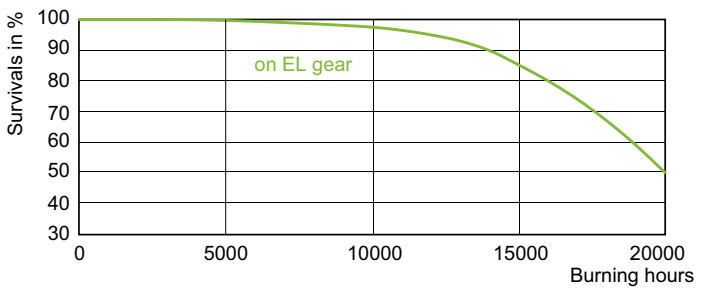

Lifetime

Lumen Maintenance Diagram - MASTERColor CDM-TC Elite 35W/930 G8.5

Life Expectancy Diagram - MASTERColor CDM-TC Elite 35W/930 G8.5