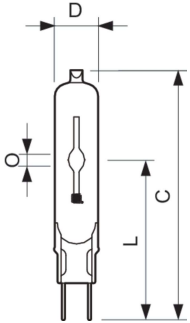

MasterColor CDM-TC T4 Elite

MASTERColor CDM-TC Elite 35W/930 G8.5

Philips MasterColor CDM Evolution 3000K Tubular Single-Ended. T4 Lamp is the next evolution of MasterColor.

Warnings and Safety

- R "WARNING: These lamps can cause serious skin burn and eye inflammation from short wave ultraviolet radiation if outer envelope of the lamp is broken or punctured. Do not use where people will remain for more than a few minutes unless adequate shielding or other safety precautions are used. Certain lamps that will automatically extinguish when the outer envelope is broken or punctured are commercially available." This lamp complies with FDA radiation performance standard 21 CFR subchapter J. (USA:21 CFR 1040.30 Canada: SOR/DORS/80-381)

Product data

General Information		Operating and Electrical	
Cap-Base	G8.5	Power Consumption	39.1 W
Operating Position	UNIVERSAL [Any or Universal (U)]	Voltage (Nom)	85 V
Life to 50% Failures (Nom)	20,000 hour(s)	Voltage (Nom)	85 V
Light Technical		Controls and Dimming	
Color Code	930 [CCT of 3000K]	Dimmable	No
Color Designation	Warm White (WW)	Mechanical and Housing	
Chromaticity Coordinate X (Nom)	0.435	Bulb Finish	Clear
Chromaticity Coordinate Y (Nom)	0.396	Bulb Shape	T14
Correlated Color Temperature (Nom)	3000 K	Approval and Application	
Luminous Efficacy (rated) (Nom)	102 lm/W	Mercury (Hg) Content (Nom)	4.7 mg
Color rendering index (CRI)	90	Energy Consumption kWh/1000 h	43 kWh
Arc Length O (Nom)	4.8 mm		

MasterColor CDM-TC T4 Elite

Product Data	
Order product name	MASTERColor CDM-TC Elite 35W/930 G8.5
Full product name	MASTERColor CDM-TC Elite 35W/930 G8.5
Order code	409169
Material Nr. (12NC)	928189105115
Numerator - Quantity Per Pack	1

EAN/UPC - Product/Case	046677409166
Numerator - Packs per outer box	12
EAN/UPC - Case	50046677409161

Dimensional drawing

Product	D (max)	O	L (min)	L (max)	L	C (max)
MASTERColor CDM-TC Elite 35W/930 G8.5	15 mm	4.8 mm	51 mm	53 mm	52 mm	85 mm