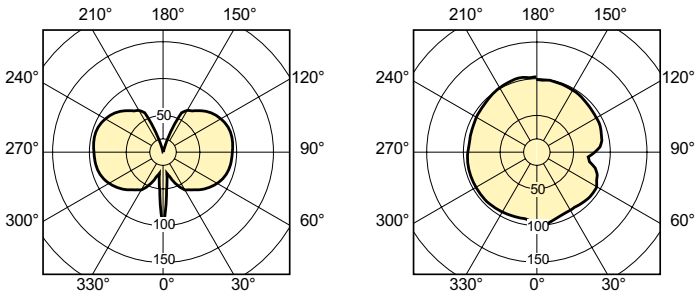

Photometric data

Light Distribution Diagram - MASTERColor CDM-TC Elite 35W/930 G8.5

Spectral Power Distribution Colour - MASTERColor CDM-TC Elite 35W/930 G8.5