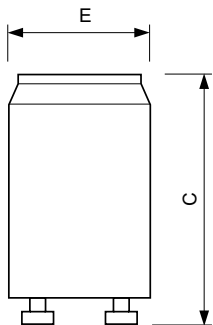

Cap base information	2P
----------------------	----

Product Data	
Full product code	871150069750956
Order product name	S2 4-22W SER 220-240V WH EUR/32X25CT
EAN/UPC – product	8711500697509
Order code	69750956
Local Code	S2ECO
Numerator – quantity per pack	1
Numerator – packs per outer box	800
Material no. (12NC)	928390720247
Net weight (piece)	7.000 g

Ecoclick Starters

Dimensional drawing

S2 4-22W SER 220-240V WH EUR

Product	C (max)	E (max)
S2 4-22W SER 220-240V WH EUR/32X25CT	40.3 mm	21.5 mm