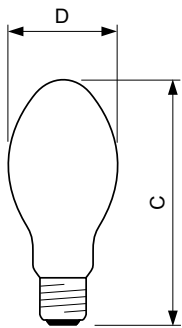

Luminaire Design Requirements

Bulb temperature (max.)	350 °C
Cap base temperature (max.)	200 °C

Product Data

Full product code	871150021024130
Order product name	SON 70W E E27 CO 1CT/24
EAN/UPC – product	8711500210241
Order code	21024130
Local Code	9284-867-00091
Numerator – quantity per pack	1
Numerator – packs per outer box	24
Material no. (12NC)	928486700091
Net weight (piece)	0.059 kg

Warnings and Safety

Dimensional drawing

SON 70W E E27 CO

Product

SON 70W E E27 CO 1CT/24

Photometric data

LDLD_SON-Light distribution diagram

Lifetime