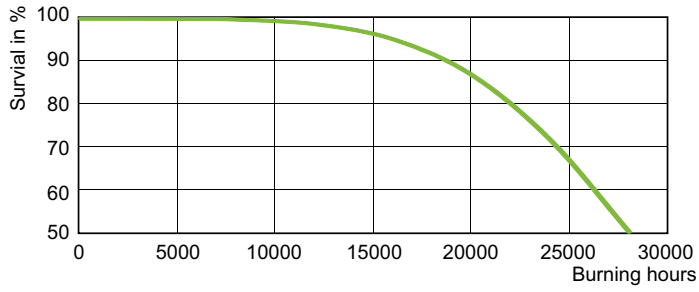

Warnings and Safety

Dimensional drawing

SON 70W E E27 CO

Product

SON 70W E E27 CO 1CT/24

Photometric data

LDLD_SON-Light distribution diagram

Lifetime