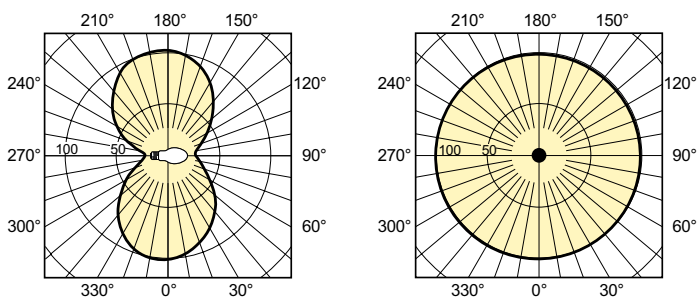

Warnings and Safety

Dimensional drawing

SON 70W E E27 CO

Product

SON 70W E E27 CO 1CT/24

Photometric data

LDLD_SON-Light distribution diagram

Lifetime