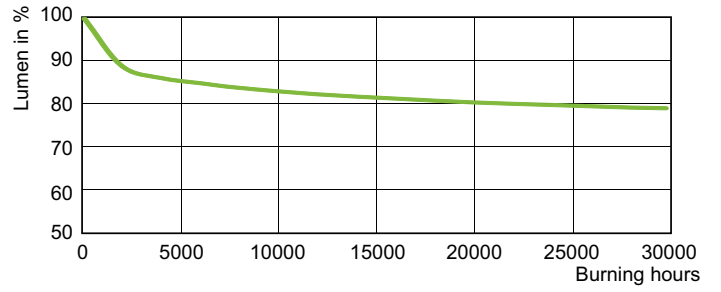

SON

SON 70W E E27 CO 1CT/24

High Pressure Sodium lamp with opalized ovoid outer bulb

Product data

General Information	
Cap base	E27 [E27]
Burning Position	UNIVERSAL [Any/Universal]
Life to 5% failures (nom.)	12000 h
Life to 20% failures (nom.)	22000 h
Life to 50% failures (nom.)	28000 h
System description	External Ignitor (E)
LSF 2000 h Rated	99 %
LSF 4000 h Rated	99 %
LSF 6000 h Rated	99 %
LSF 8000 h Rated	98 %
LSF 12000 h Rated	94 %
LSF 16000 h Rated	86 %
LSF 20000 h Rated	76 %
Light Technical	
Colour Code	220 [CCT of 2,000 K]
Lamp Luminous Flux (Min)	4500 lm
Lamp Luminous Flux (Nom)	5600 lm
Lumen maintenance 10,000 hours (nom.)	85 %
Lumen maintenance 2,000 hours (min.)	85 %
Lumen maintenance 2,000 hours (nom.)	93 %
Lumen maintenance 5,000 hours (min.)	80 %
Lumen maintenance 5,000 hours (nom.)	88 %
Colour Temperature, horizontal (Nom)	2000 K
Lamp Luminous Efficacy EM (Nom)	80 lm/W

Controls and Dimming

Dimmable	yes
Run-up time 90% (max.)	5 min

Mechanical and Housing

Bulb finish	Coated glass
-------------	--------------

Approval and Application

Energy efficiency label (EEL)	A
Mercury (Hg) content (nom.)	16.3 mg
Energy Consumption kWh/1000 h	77 kWh

Luminaire Design Requirements

Bulb temperature (max.)	350 °C
Cap base temperature (max.)	200 °C

Product Data

Full product code	871150021024130
Order product name	SON 70W E E27 CO 1CT/24
EAN/UPC – product	8711500210241
Order code	21024130
Local Code	9284-867-00091
Numerator – quantity per pack	1
Numerator – packs per outer box	24
Material no. (12NC)	928486700091
Net weight (piece)	0.059 kg

Warnings and Safety

Dimensional drawing

SON 70W E E27 CO

Product

SON 70W E E27 CO 1CT/24

Photometric data

LDLD_SON-Light distribution diagram

Lifetime