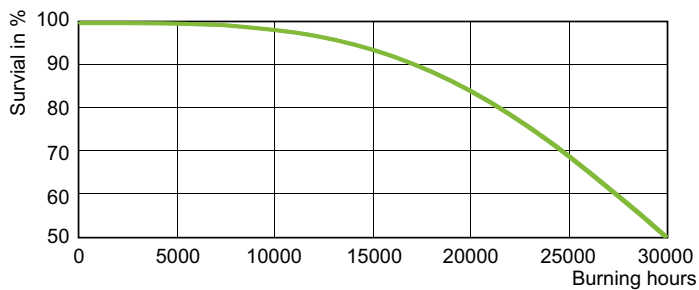

Lifetime

Life Expectancy Diagram - SON-T 250W E E40 SL/12

Lumen Maintenance Diagram - SON-T 250W E E40 SL/12