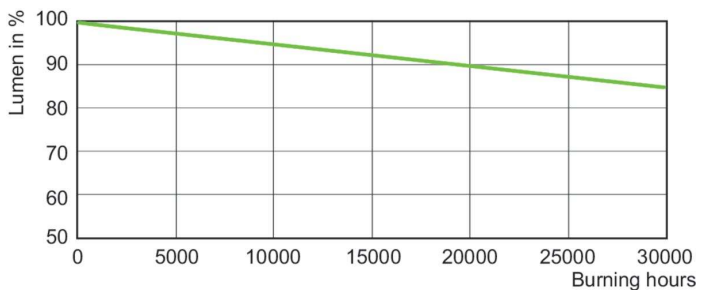

Lifetime

Life Expectancy Diagram - SON-T 250W E E40 SL/12

Lumen Maintenance Diagram - SON-T 250W E E40 SL/12