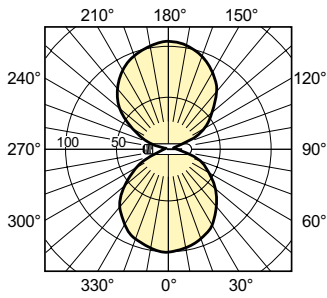

Product data

General Information		Voltage (Nom)	
Cap-Base	E40	100 V	
Operating Position	UNIVERSAL [Any or Universal (U)]	Controls and Dimming	
Life to 50% Failures (Nom)	28,000 hour(s)	Dimmable	Yes
Light Technical		Mechanical and Housing	
Color Code	220 [CCT of 2000K]	Bulb Finish	Clear
Correlated Color Temperature (Nom)	2000 K	Bulb Shape	T46
Luminous Efficacy (rated) (Nom)	110 lm/W	Approval and Application	
Color rendering index (CRI)	-	Mercury (Hg) Content (Nom)	20.4 mg
Arc Length O (Nom)	66 mm	Energy Consumption kWh/1000 h	275 kWh
Operating and Electrical		Product Data	
Power Consumption	255 W	Order product name	SON-T 250W E E40 SL/12
Voltage (Nom)	100 V	Full product name	SON-T 250W E E40 SL/12

SON-T

Full product code	871829121288100
Order code	928487200098
Material Nr. (12NC)	928487200098
Numerator - Quantity Per Pack	1
EAN/UPC - Product/Case	8718291212881

Numerator - Packs per outer box	12
EAN/UPC - Case	8718291212898

Dimensional drawing

Product	D (max)	O	L	C (max)
SON-T 250W E E40 SL/12	47 mm	66 mm	158 mm	255 mm

Photometric data

Light Distribution Diagram - SON-T 250W E E40 SL/12

Spectral Power Distribution Colour - SON-T 250W E E40 SL/12