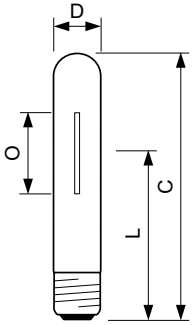

SON-T

SON-T 250W E E40 SL/12

High Pressure Sodium lamp with clear tubular outer bulb

Warnings and Safety

- Control gear must include end-of-life protection (IEC60662, IEC 62035)
- Control gear must include end-of-life protection (IEC60662, IEC 62035)
- A lamp breaking is extremely unlikely to have any impact on your health. If a lamp breaks, ventilate the room for 30 minutes and remove the parts, preferably with gloves. Put them in a sealed plastic bag and take it to your local waste facilities for recycling. Do not use a vacuum cleaner.
- A lamp breaking is extremely unlikely to have any impact on your health. If a lamp breaks, ventilate the room for 30 minutes and remove the parts, preferably with gloves. Put them in a sealed plastic bag and take it to your local waste facilities for recycling. Do not use a vacuum cleaner.

Product data

General Information		Voltage (Nom)	
Cap-Base	E40	100 V	
Operating Position	UNIVERSAL [Any or Universal (U)]	Controls and Dimming	
Life to 50% Failures (Nom)	28,000 hour(s)	Dimmable	Yes
Light Technical		Mechanical and Housing	
Color Code	220 [CCT of 2000K]	Bulb Finish	Clear
Correlated Color Temperature (Nom)	2000 K	Bulb Shape	T46
Luminous Efficacy (rated) (Nom)	110 lm/W	Approval and Application	
Color rendering index (CRI)	-	Mercury (Hg) Content (Nom)	20.4 mg
Arc Length O (Nom)	66 mm	Energy Consumption kWh/1000 h	275 kWh
Operating and Electrical		Product Data	
Power Consumption	255 W	Order product name	SON-T 250W E E40 SL/12
Voltage (Nom)	100 V	Full product name	SON-T 250W E E40 SL/12

Dimensional drawing

Product	D (max)	O	L	C (max)
SON-T 250W E E40 SL/12	47 mm	66 mm	158 mm	255 mm

Photometric data

Light Distribution Diagram - SON-T 250W E E40 SL/12

Spectral Power Distribution Colour - SON-T 250W E E40 SL/12