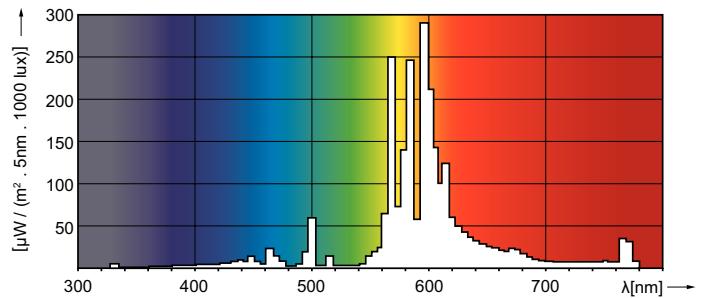

Product data

General Information		Voltage (Nom)	
Cap-Base	E40	100 V	
Operating Position	UNIVERSAL [Any or Universal (U)]	Controls and Dimming	
Life to 50% Failures (Nom)	28,000 hour(s)	Dimmable	Yes
Light Technical		Mechanical and Housing	
Color Code	220 [CCT of 2000K]	Bulb Finish	Clear
Correlated Color Temperature (Nom)	2000 K	Bulb Shape	T46
Luminous Efficacy (rated) (Nom)	110 lm/W	Approval and Application	
Color rendering index (CRI)	-	Mercury (Hg) Content (Nom)	20.4 mg
Arc Length O (Nom)	66 mm	Energy Consumption kWh/1000 h	275 kWh
Operating and Electrical		Product Data	
Power Consumption	255 W	Order product name	SON-T 250W E E40 SL/12
Voltage (Nom)	100 V	Full product name	SON-T 250W E E40 SL/12

Dimensional drawing

Product	D (max)	O	L	C (max)
SON-T 250W E E40 SL/12	47 mm	66 mm	158 mm	255 mm

Photometric data

Light Distribution Diagram - SON-T 250W E E40 SL/12

Spectral Power Distribution Colour - SON-T 250W E E40 SL/12