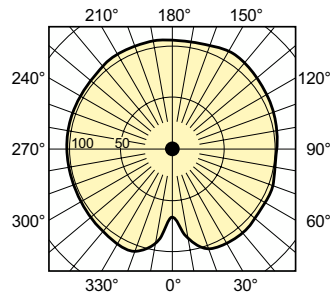

Product data

General Information		Voltage (Nom)	
Cap-Base	E40	100 V	
Operating Position	UNIVERSAL [Any or Universal (U)]	Controls and Dimming	
Life to 50% Failures (Nom)	28,000 hour(s)	Dimmable	Yes
Light Technical		Mechanical and Housing	
Color Code	220 [CCT of 2000K]	Bulb Finish	Clear
Correlated Color Temperature (Nom)	2000 K	Bulb Shape	T46
Luminous Efficacy (rated) (Nom)	110 lm/W	Approval and Application	
Color rendering index (CRI)	-	Mercury (Hg) Content (Nom)	20.4 mg
Arc Length O (Nom)	66 mm	Energy Consumption kWh/1000 h	275 kWh
Operating and Electrical		Product Data	
Power Consumption	255 W	Order product name	SON-T 250W E E40 SL/12
Voltage (Nom)	100 V	Full product name	SON-T 250W E E40 SL/12

SON-T

Full product code	871829121288100
Order code	928487200098
Material Nr. (12NC)	928487200098
Numerator - Quantity Per Pack	1
EAN/UPC - Product/Case	8718291212881

Numerator - Packs per outer box	12
EAN/UPC - Case	8718291212898

Dimensional drawing

Product	D (max)	O	L	C (max)
SON-T 250W E E40 SL/12	47 mm	66 mm	158 mm	255 mm

Photometric data

Light Distribution Diagram - SON-T 250W E E40 SL/12

Spectral Power Distribution Colour - SON-T 250W E E40 SL/12