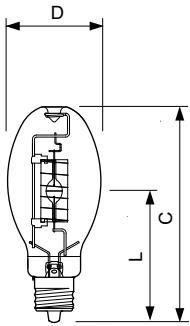

### Luminaire Design Requirements

Bulb Temperature (Max)	175 °C
------------------------	--------

Cap-Base Temperature (Nom)	130 °C
----------------------------	--------

### Product Data

Order product name	CDM205/U/O/4K/EA/ED28
EAN/UPC - Product	046677232566
Order code	232561
Numerator - Quantity Per Pack	1
Numerator - Packs per outer box	12
Material Nr. (12NC)	928601166003
Net Weight (Piece)	0.001 kg

## Dimensional drawing

CDMAllstar 205W/841 ED28 U EA AllStart

Product	D	D	L (min)	L (max)	L	C
CDM205/U/O/4K/EA/ED28	3.5 in	89 mm	125 mm	129 mm	127 mm	8.313 in