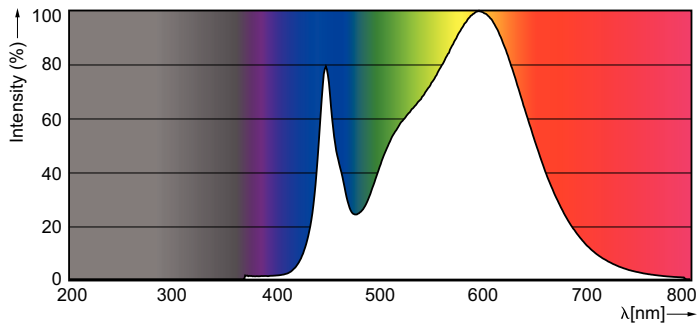

Photometric data

LEDtube 1200mm 12W G13 835 1500lm