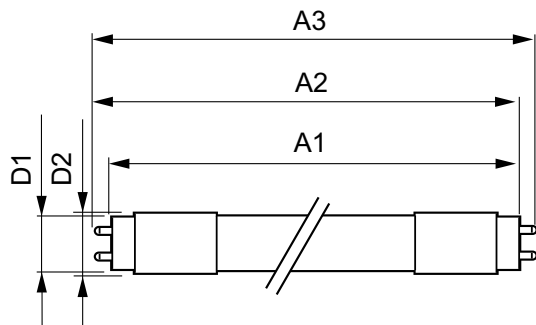

### Product data

General Information		Starting Time (Nom)		0.5 s
Cap-Base	G13 [ Medium Bi-Pin Fluorescent]	Warm Up Time to 60% Light (Nom)	0.5 s	
Main Application	Industrial	Power Factor (Nom)	0.9	
Nominal Lifetime (Nom)	50000 h	Voltage (Nom)	120-277, 347 V	
Switching Cycle	50000X	<b>Temperature</b>		
B50L70	50000 h	T-Ambient (Max)	45 °C	
<b>Light Technical</b>		T-Ambient (Min)	-20 °C	
Color Code	835 [ CCT of 3500K]	T-Storage (Max)	65 °C	
Luminous Flux (Nom)	1500 lm	T-Storage (Min)	-40 °C	
Luminous Flux (Rated) (Nom)	1500 lm	T-Case Maximum (Nom)	40 °C	
Correlated Color Temperature (Nom)	3500 K	<b>Controls and Dimming</b>		
Color Consistency	<6	Dimmable	No	
Color Rendering Index (Nom)	82	<b>Mechanical and Housing</b>		
LLMF At End Of Nominal Lifetime (Nom)	70 %	Product Length	1200 mm	
<b>Operating and Electrical</b>		<b>Approval and Application</b>		
Input Frequency	50 to 60 Hz	Energy Saving Product	Yes	
Power (Rated) (Nom)	10 W			
Lamp Current (Nom)	140 mA			

## Product Data

Order product name	10T8/48-3500 IF 10/1 TAA/NAFTA
EAN/UPC - Product	046677472610

Order code	929001124084
Numerator - Quantity Per Pack	1
Numerator - Packs per outer box	10
Material Nr. (12NC)	929001124084
Net Weight (Piece)	0.001 kg

## Dimensional drawing

LEDtube 1200mm 12W G13/835

Product	D1	D2	A1	A2	A3
10T8/48-3500 IF 10/1 TAA/NAFTA	25.68 mm	28 mm	1198.0 mm	1205.0 mm	1212.0 mm

## Photometric data

LEDtube 1200mm 12W G13 835 1500lm