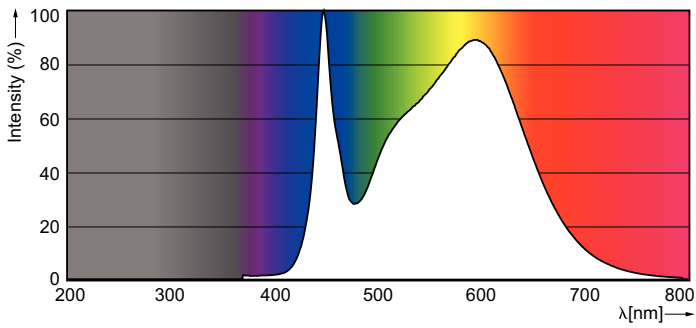

Photometric data

LEDtube 1200mm 12W G13 840 1600lm