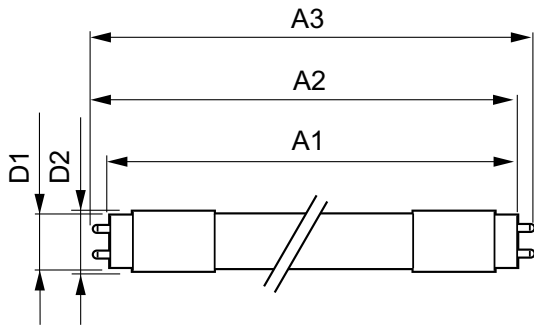

Product Data

Order product name	10T8/48-4000 IF 10/1 TAA/NAFTA
EAN/UPC - Product	046677472627

Order code	469585
Numerator - Quantity Per Pack	1
Numerator - Packs per outer box	10
Material Nr. (12NC)	929001124184
Net Weight (Piece)	0.001 kg
Model Number	9290011241C

Dimensional drawing

LEDtube 1200mm 12W G13/840

Product	D1	D2	A1	A2	A3
10T8/48-4000 IF 10/1 TAA/NAFTA	25.68 mm	28 mm	1198.0 mm	1205.0 mm	1212.0 mm

Photometric data

LEDtube 1200mm 12W G13 840 1600lm

MasterClass LEDtube InstantFit T8