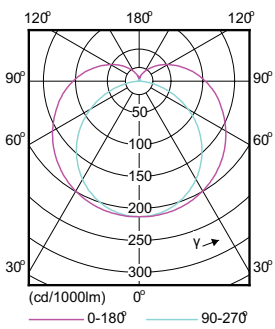

Dimensional drawing

LEDtube 1200mm 12W G13/840

Product	D1	D2	A1	A2	A3
10T8/48-4000 IF 10/1 TAA/NAFTA	25.68 mm	28 mm	1198.0 mm	1205.0 mm	1212.0 mm

Photometric data

LEDtube 1200mm 12W G13 840 1600lm

MasterClass LEDtube InstantFit T8