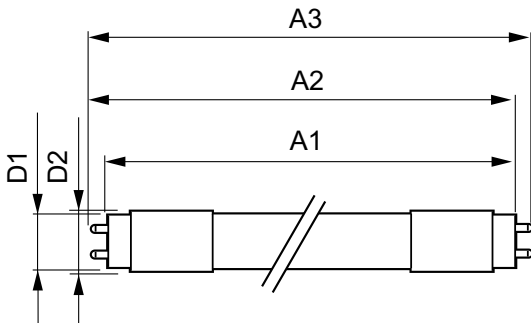

EAN/UPC - Product	046677472627
Order code	929001124184
Numerator - Quantity Per Pack	1
Numerator - Packs per outer box	10
Material Nr. (12NC)	929001124184
Net Weight (Piece)	0.001 kg

Dimensional drawing

LEDtube 1200mm 12W G13/840

Product	D1	D2	A1	A2	A3
10T8/48-4000 IF 10/1 TAA/NAFTA	25.68 mm	28 mm	1198.0 mm	1205.0 mm	1212.0 mm

Photometric data

General Uniform Lighting

LEDtube 1200mm 12W G13 840 1600lm

LEDtube 1200mm 12W G13 840 1600lm