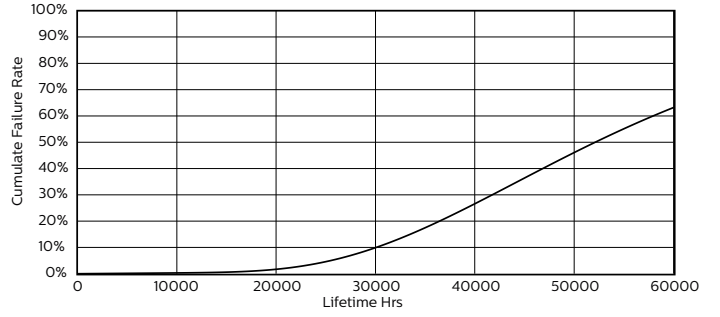

Lifetime

LEDtube HF 1500mm 26W G5 T5

LEDtube 1200mm 14-32W G13