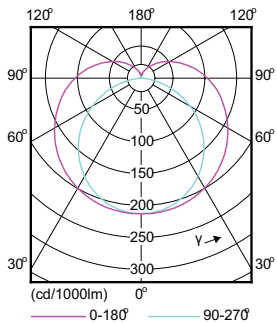

LEDtube 1200mm 12W G13/840

Product	D1	D2	A1	A2	A3
10T8/48-4000 IF 10/1 TAA/NAFTA	25.68 mm	28 mm	1198.0 mm	1205.0 mm	1212.0 mm

Photometric data

General Uniform Lighting

LEDtube 1200mm 12W G13 840 1600lm

LEDtube 1200mm 12W G13 840 1600lm