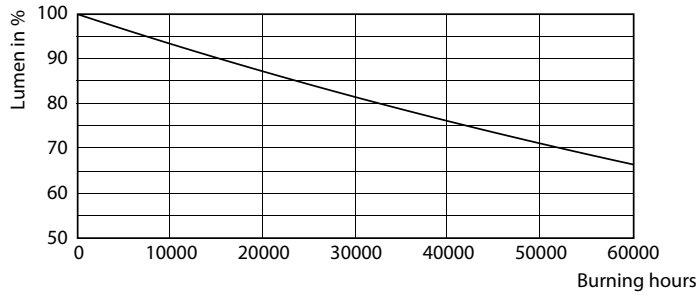

Lifetime

LEDtube HF 1500mm 26W G5 T5

LEDtube 1200mm 14-32W G13