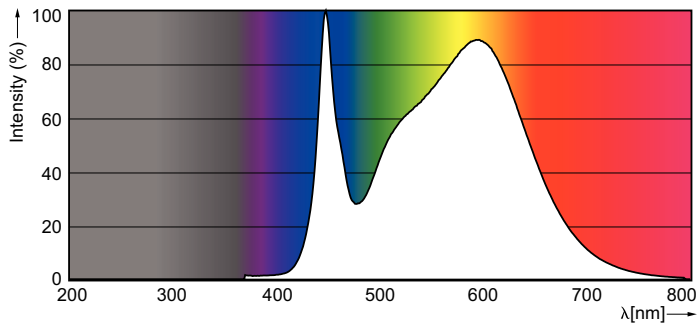

Photometric data

General Uniform Lighting

LEDtube 1200mm 12W G13 840 1600lm

LEDtube 1200mm 12W G13 840 1600lm