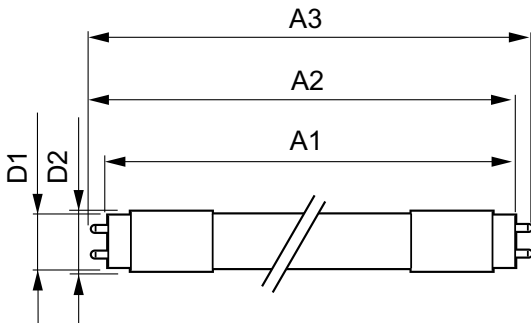

EAN/UPC - Product	046677472634
Order code	929001124284
Numerator - Quantity Per Pack	1
Numerator - Packs per outer box	10
Material Nr. (12NC)	929001124284
Net Weight (Piece)	0.001 kg

Dimensional drawing

LEDtube 1200mm 12W G13/850

Product	D1	D2	A1	A2	A3
10T8/48-5000 IF 10/1 TAA/NAFTA	25.68 mm	28 mm	1198.0 mm	1205.0 mm	1212.0 mm

Photometric data

LEDtube 1200mm 12W G13 850 1650lm

LEDtube 1200mm 12W G13 850 1650lm