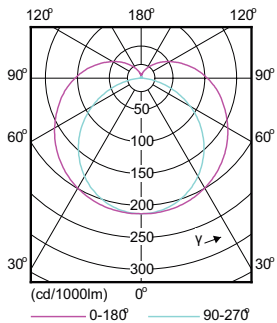

EAN/UPC - Product	046677472634
Order code	929001124284
Numerator - Quantity Per Pack	1
Numerator - Packs per outer box	10
Material Nr. (12NC)	929001124284
Net Weight (Piece)	0.001 kg

Dimensional drawing

LEDtube 1200mm 12W G13/850

Product	D1	D2	A1	A2	A3
10T8/48-5000 IF 10/1 TAA/NAFTA	25.68 mm	28 mm	1198.0 mm	1205.0 mm	1212.0 mm

Photometric data

LEDtube 1200mm 12W G13 850 1650lm

LEDtube 1200mm 12W G13 850 1650lm