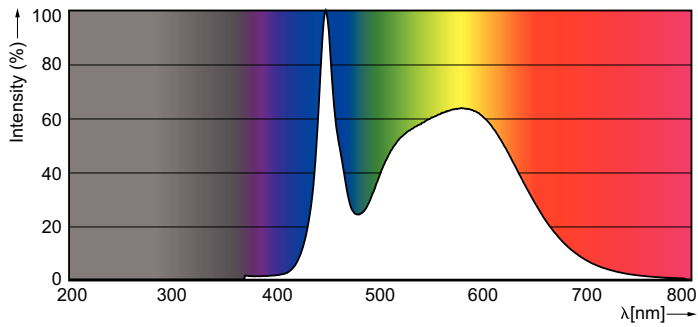

Photometric data

LEDtube 1200mm 12W G13 850 1650lm