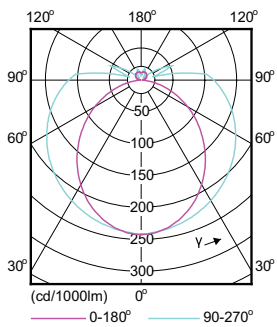

### Desenho dimensional

Product	C	D
LED 6.5W 310mm S19 WW ND 1CT/4	310 mm	38 mm

TLED T8 Diffuse 220V 6W-60W 2700K S19 ND

### Dados fotométricos

LEDtube 310mm 6.5W S19 827 480lm ND