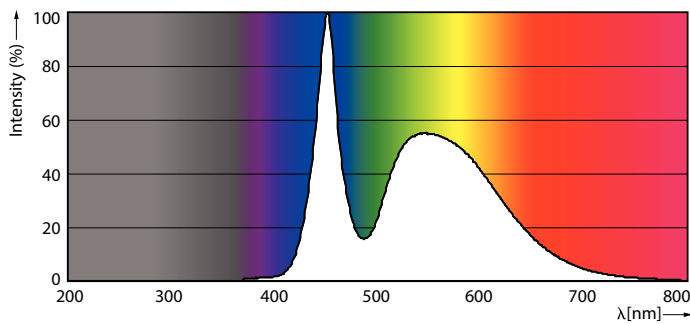

LEDtube 1200mm 16W 765 T8 CN I G

LEDtube 16W G13 765 CN I G