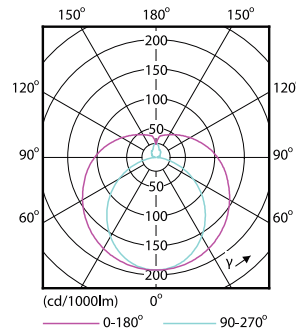

Product data

General Information	
Cap base	G13 [Medium Bi-Pin Fluorescent]
EU RoHS compliant	Yes
Nominal lifetime (nom.)	15000 h
Switching cycle	50000X
Light Technical	
Colour Code	765 [CCT of 6,500 K]
Technical Beam Angle (Nom)	240 °
Lamp Luminous Flux 25°C EL (Nom)	1600 lm
Colour Temperature, horizontal (Nom)	6500 K
Colour consistency	<6
Colour Rendering Index,horiz (Nom)	73
LLMF at end of nominal lifetime (nom.)	70 %
Operating and Electrical	
Input frequency	50 to 60 Hz
Power (Rated) (Nom)	16 W
Starting time (nom.)	0.5 s
Warm-up time to 60% light (nom.)	0.5 s
Power factor (nom.)	0.5
Voltage (Nom)	220-240 V

Essential LEDtube

EAN/UPC – product	6947939105489
Order code	929001127510
Numerator – quantity per pack	1
Numerator – packs per outer box	20

Material no. (12NC)	929001127510
Net weight (piece)	0.222 kg

Dimensional drawing

LEDtube 1200mm 16W 765

Product	D1	D2	A1	A2	A3
LEDtube 1200mm16W765	25.68	28 mm	1198.0	1205.0	1212.0
T8 CN I G	mm		mm	mm	mm

Photometric data

General Information 11 Photometry 11 Page 11

LEDtube 1200mm 16W 765 T8 CN I G