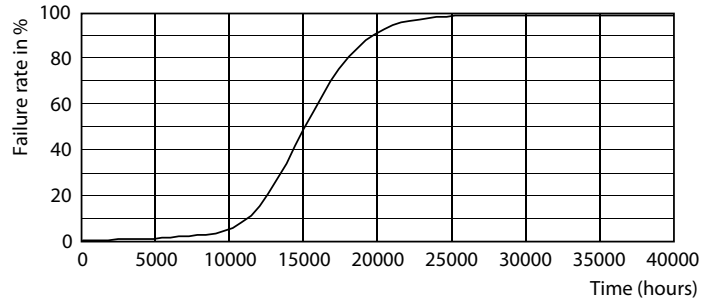

LEDtube 15K

Essential LEDtube

Lifetime