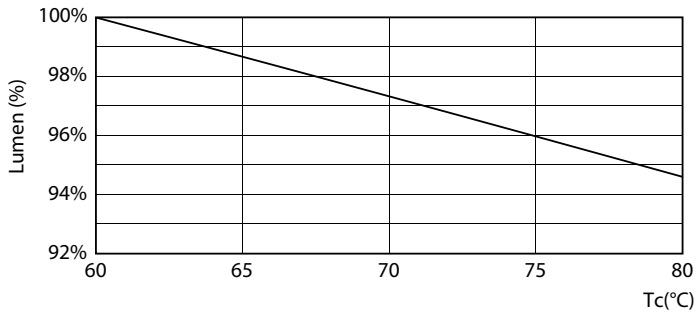

LEDtube 15K FailureRate

LEDtube 15K LumenVsTc