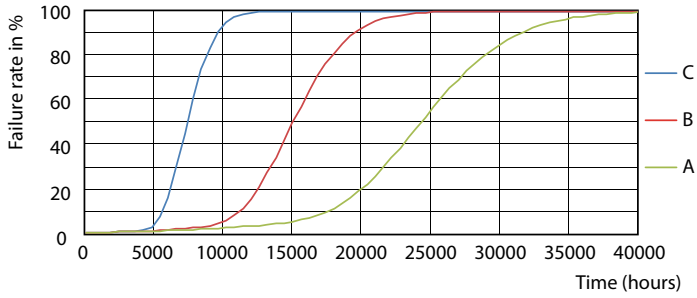

Essential LEDtube

Lifetime