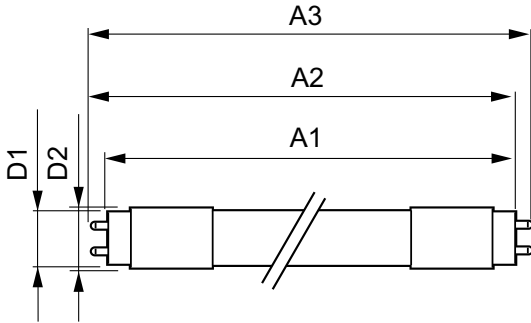

Product data

General Information	
Cap base	G13 [Medium Bi-Pin Fluorescent]
EU RoHS compliant	Yes
Nominal lifetime (nom.)	15000 h
Switching cycle	50000X
Light Technical	
Colour Code	765 [CCT of 6,500 K]
Technical Beam Angle (Nom)	240 °
Lamp Luminous Flux 25°C EL (Nom)	1600 lm
Colour Temperature, horizontal (Nom)	6500 K
Colour consistency	<6
Colour Rendering Index,horiz (Nom)	73
LLMF at end of nominal lifetime (nom.)	70 %
Operating and Electrical	
Input frequency	50 to 60 Hz
Power (Rated) (Nom)	16 W
Starting time (nom.)	0.5 s
Warm-up time to 60% light (nom.)	0.5 s
Power factor (nom.)	0.5
Voltage (Nom)	220-240 V

Temperature	
T ambient (max.)	45 °C
T ambient (min.)	-20 °C
T storage (max.)	65 °C
T storage (min.)	-40 °C
T-Case maximum (nom.)	60 °C
Controls and Dimming	
Dimmable	No
Mechanical and Housing	
Product length	1200 mm
Approval and Application	
Energy efficiency label (EEL)	A+
Energy-saving product	Yes
Suitable for accent lighting	No
Approval marks	RoHS compliance KEMA Keur certificate
Energy Consumption kWh/1000 h	16 kWh
Product Data	
Full product code	694793910548900
Order product name	LEDtube 1200mm16W765 T8 CN I G

Essential LEDtube

EAN/UPC – product	6947939105489
Order code	929001127510
Numerator – quantity per pack	1
Numerator – packs per outer box	20

Material no. (12NC)	929001127510
Net weight (piece)	0.222 kg

Dimensional drawing

LEDtube 1200mm 16W 765

Product	D1	D2	A1	A2	A3
LEDtube 1200mm16W765	25.68	28 mm	1198.0	1205.0	1212.0
T8 CN I G	mm		mm	mm	mm

Photometric data

General Information 11 Photometry 11 Page 11

LEDtube 1200mm 16W 765 T8 CN I G