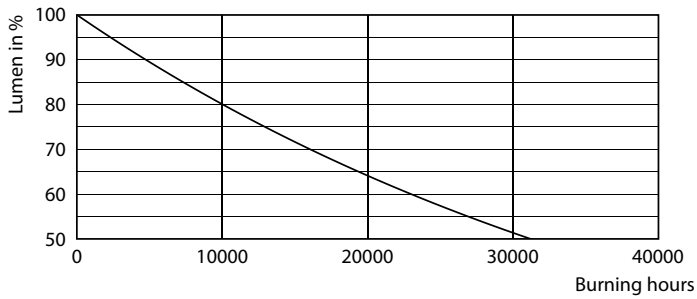

LEDtube 15K