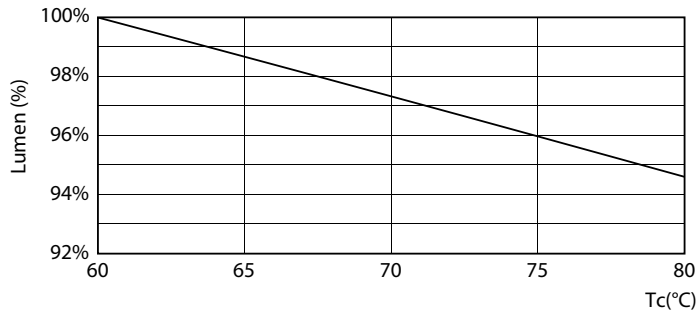

LEDtube 16W G13 765 CN I G

Essential LEDtube

Lifetime

LEDtube 15K FailureRate

LEDtube 15K

LEDtube 15K LumenVsTc

LEDtube 15K LifetimeVsTc

LEDtube 15K