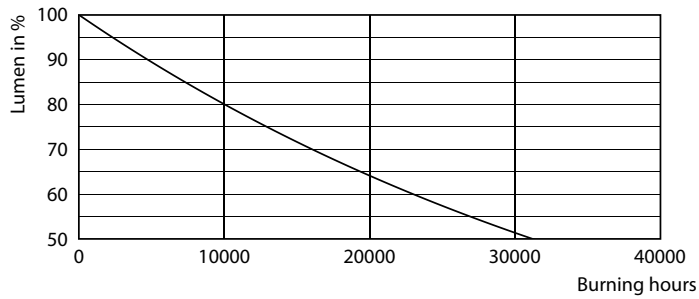

LEDtube 16W G13 765 CN I G

Essential LEDtube

Lifetime

LEDtube 15K FailureRate

LEDtube 15K

LEDtube 15K LumenVsTc

LEDtube 15K LifetimeVsTc

LEDtube 15K