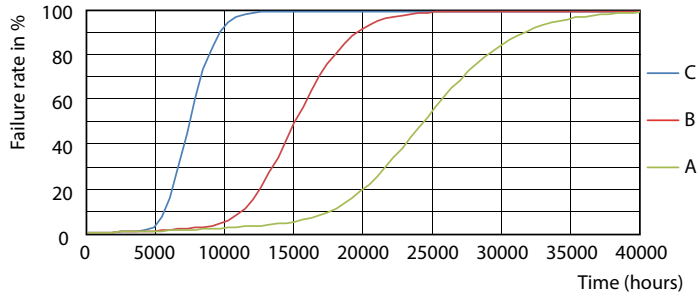

Essential LEDtube

Lifetime