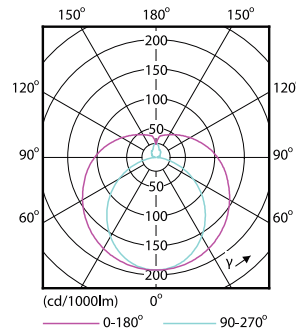

Essential LEDtube

EAN/UPC - Product	6947939105489
Order code	929001127510
Numerator - Quantity Per Pack	1
Numerator - Packs per outer box	20

Material Nr. (12NC)	929001127510
Net Weight (Piece)	0.222 kg

Dimensional drawing

LEDtube 1200mm 16W 765

Product	D1	D2	A1	A2	A3
LEDtube 1200mm16W765	25.68	28 mm	1198.0	1205.0	1212.0
T8 CN I G	mm		mm	mm	mm

Photometric data

General Information 01 Photometry 01 Page 10

LEDtube 1200mm 16W 765 T8 CN I G