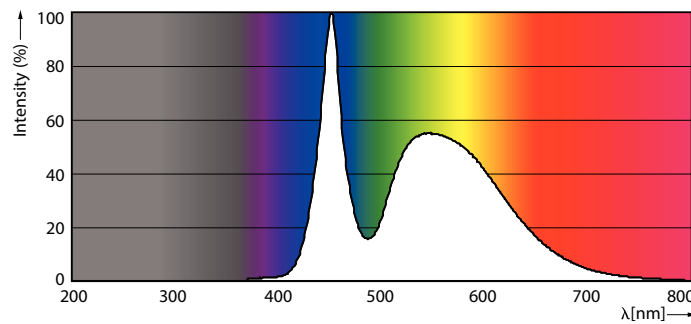

LEDtube 16W G13 765 CN I G