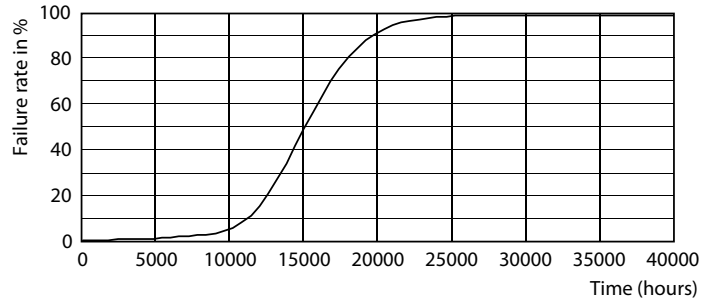

LEDtube 15K

Essential LEDtube

Lifetime