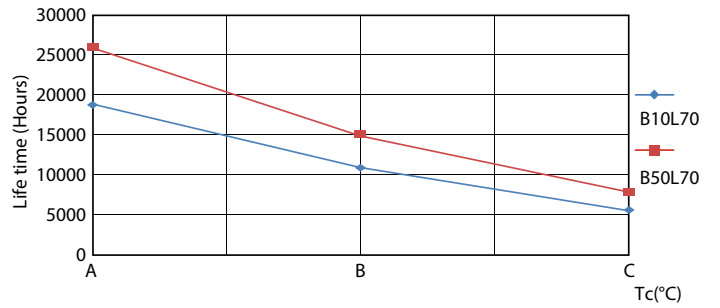

Product data

General Information	
Cap-Base	G13 [Medium Bi-Pin Fluorescent]
EU RoHS compliant	Yes
Nominal Lifetime (Nom)	15000 h
Switching Cycle	50000X
Light Technical	
Color Code	765 [CCT of 6500K]
Beam Angle (Nom)	240 °
Luminous Flux (Nom)	1600 lm
Correlated Color Temperature (Nom)	6500 K
Color Consistency	<6
Color Rendering Index (Nom)	73
LLMF At End Of Nominal Lifetime (Nom)	70 %
Operating and Electrical	
Input Frequency	50 to 60 Hz
Power (Nom)	16 W
Starting Time (Nom)	0.5 s
Warm Up Time to 60% Light (Nom)	0.5 s
Power Factor (Nom)	0.5
Voltage (Nom)	220–240 V

LEDtube 16W G13 765 CN I G

Essential LEDtube

Lifetime

LEDtube 15K FailureRate

LEDtube 15K

LEDtube 15K LumenVsTc

LEDtube 15K LifetimeVsTc

LEDtube 15K