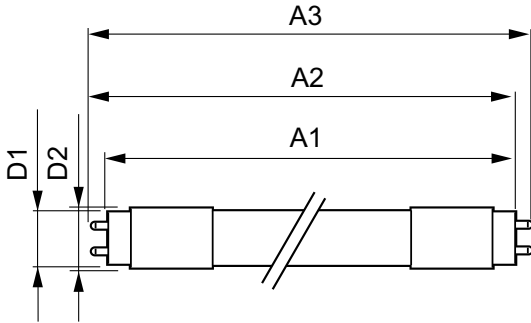

Product data

General Information	
Cap-Base	G13 [Medium Bi-Pin Fluorescent]
EU RoHS compliant	Yes
Nominal Lifetime (Nom)	15000 h
Switching Cycle	50000X
Light Technical	
Color Code	765 [CCT of 6500K]
Beam Angle (Nom)	240 °
Luminous Flux (Nom)	1600 lm
Correlated Color Temperature (Nom)	6500 K
Color Consistency	<6
Color Rendering Index (Nom)	73
LLMF At End Of Nominal Lifetime (Nom)	70 %
Operating and Electrical	
Input Frequency	50 to 60 Hz
Power (Nom)	16 W
Starting Time (Nom)	0.5 s
Warm Up Time to 60% Light (Nom)	0.5 s
Power Factor (Nom)	0.5
Voltage (Nom)	220–240 V

Temperature	
T-Ambient (Max)	45 °C
T-Ambient (Min)	-20 °C
T-Storage (Max)	65 °C
T-Storage (Min)	-40 °C
T-Case Maximum (Nom)	60 °C
Controls and Dimming	
Dimmable	No
Mechanical and Housing	
Product Length	1200 mm
Approval and Application	
Energy Efficiency Label (EEL)	A+
Energy Saving Product	Yes
Suitable For Accent Lighting	No
Approval Marks	RoHS compliance KEMA Keur certificate
Energy Consumption kWh/1000 h	16 kWh
Product Data	
Full product code	694793910548900
Order product name	LEDtube 1200mm16W765 T8 CN I G

Essential LEDtube

EAN/UPC - Product	6947939105489
Order code	929001127510
Numerator - Quantity Per Pack	1
Numerator - Packs per outer box	20

Material Nr. (12NC)	929001127510
Net Weight (Piece)	0.222 kg

Dimensional drawing

LEDtube 1200mm 16W 765

Product	D1	D2	A1	A2	A3
LEDtube 1200mm16W765	25.68	28 mm	1198.0	1205.0	1212.0
T8 CN I G	mm		mm	mm	mm

Photometric data

General Information 01 Photometry 01 Page 10

LEDtube 1200mm 16W 765 T8 CN I G