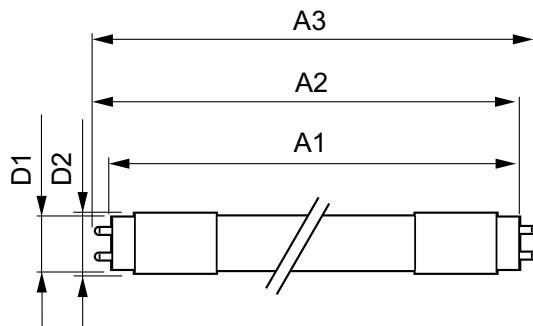

### Product data

General Information		Warm Up Time to 60% Light (Nom)	
Cap-Base	G13 [ Medium Bi-Pin Fluorescent]		0.5 s
Main Application	Industrial	Power Factor (Nom)	0.5
Nominal Lifetime (Nom)	15000 h	Voltage (Nom)	220-240 V
Switching Cycle	50000X	<b>Temperature</b>	
B50L70	15000 h	T-Ambient (Max)	45 °C
<b>Light Technical</b>		T-Ambient (Min)	-20 °C
Color Code	740 [ CCT of 4000K]	T-Storage (Max)	65 °C
Beam Angle (Nom)	240 °	T-Storage (Min)	-40 °C
Luminous Flux (Nom)	800 lm	T-Case Maximum (Nom)	60 °C
Luminous Flux (Rated) (Nom)	800 lm	<b>Controls and Dimming</b>	
Rated Beam Angle	240 °	Dimmable	No
Correlated Color Temperature (Nom)	4000 K	<b>Mechanical and Housing</b>	
Color Consistency	<6	Product Length	600 mm
Color Rendering Index (Nom)	73	<b>Approval and Application</b>	
LLMF At End Of Nominal Lifetime (Nom)	70 %	Energy Efficiency Label (EEL)	A+
<b>Operating and Electrical</b>		Energy Saving Product	Yes
Input Frequency	50 to 60 Hz	Suitable For Accent Lighting	No
Power (Rated) (Nom)	8 W	Approval Marks	RoHS compliance KEMA Keur certificate
Lamp Current (Nom)	70 mA		
Starting Time (Nom)	0.5 s		

# Essential LEDtube

Energy Consumption kWh/1000 h	8 kWh
<b>Product Data</b>	
Full product code	694793910550200
Order product name	LEDtube 600mm8W740 T8 CN I G
EAN/UPC - Product	6947939105502
Order code	929001127610

## Dimensional drawing

LEDtube 600mm 8W 740

Product	D1	D2	A1	A2	A3
LEDtube 600mm8W740 T8 CN I G	25.68 mm	28 mm	588.5 mm	595.5 mm	602.5 mm

## Photometric data

LEDtube 600mm 8W 740 T8 CN I G