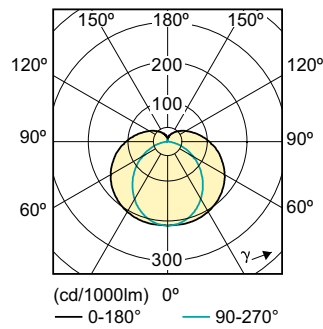

Essential LED tubes T5 Mains

Approval marks	RoHS compliance KEMA Keur certificate CE marking
Energy Consumption kWh/1000 h	15 kWh
Product Data	
Full product code	694793910873200
Order product name	MASTER LEDtube 1200mm 13W840 G5 I
EAN/UPC – product	6947939108732

Order code	10873200
Numerator – quantity per pack	1
Numerator – packs per outer box	20
Material no. (12NC)	929001131110
Net weight (piece)	0.155 kg

Dimensional drawing

Product	D1	D2	A1	A2	A3
MASTER LEDtube 1200mm 13W840 G5 I	15.8 mm	21.0 mm	1148.0 mm	1155.0 mm	1162.0 mm

TLED T5 1200mm 13W DC 400mA 33V 4000K

Photometric data