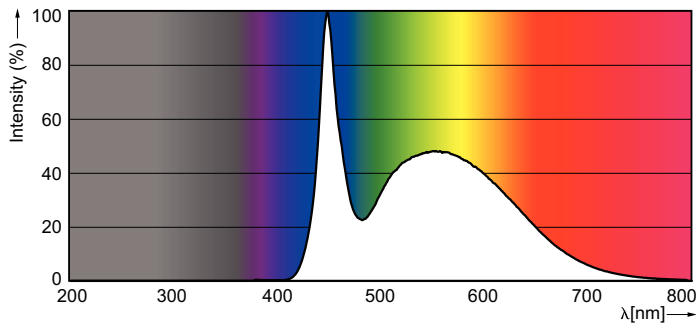

LED Lamps, LEDtubes, MASTER LEDtube 1200mm 13W 4000K G5 I

LED Lamps, LEDtubes, MASTER LEDtube 1200mm 13W 4000K G5 I