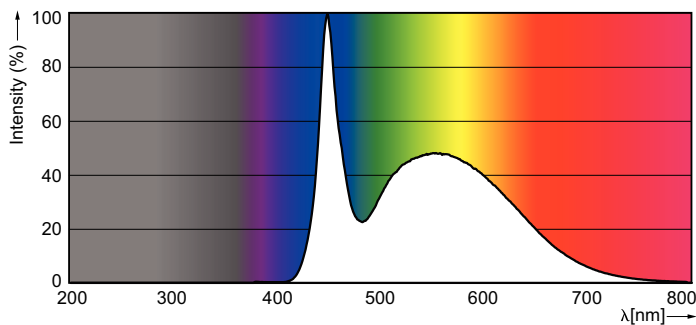

LED Lamps, LEDtubes, MASTER LEDtube 1200mm 13W 4000K G5 I

LED Lamps, LEDtubes, MASTER LEDtube 1200mm 13W 4000K G5 I