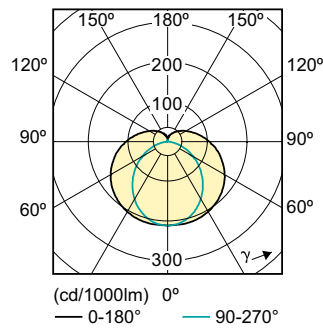

Essential LED tubes T5 Mains

Approval marks	RoHS compliance KEMA Keur certificate CE marking
Energy Consumption kWh/1000 h	15 kWh
Product Data	
Full product code	694793910873200
Order product name	MASTER LEDtube 1200mm 13W840 G5 I
EAN/UPC – product	6947939108732

Order code	929001131110
Numerator – quantity per pack	1
Numerator – packs per outer box	20
Material no. (12NC)	929001131110
Net weight (piece)	0.155 kg

Dimensional drawing

Product	D1	D2	A1	A2	A3
MASTER LEDtube 1200mm 13W840 G5 I	15.8 mm	21.0 mm	1148.0 mm	1155.0 mm	1162.0 mm

TLED T5 1200mm 13W DC 400mA 33V 4000K

Photometric data