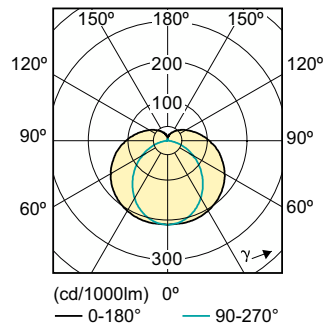

Product	D1	D2	A1	A2	A3
MASTER LEDtube 1200mm 13W865 G5 I	15.8 mm	21.0 mm	1,148.0 mm	1,155.0 mm	1,162.0 mm

Photometric data

Light Distribution Diagram - MASTER LEDtube 1200mm 13W865 G5 I

General uniform lighting - MASTER LEDtube 1200mm 13W865 G5 I

Essential LED tubes T5 Mains

Photometric data

Spectral Power Distribution Colour - MASTER LEDtube 1200mm 13W865 G5

I