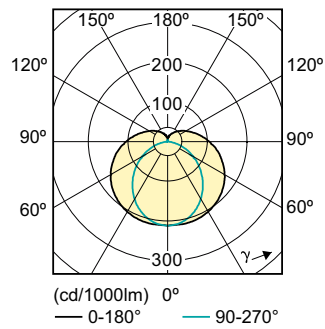

Product	D1	D2	A1	A2	A3
MASTER LEDtube 1200mm 13W865 G5 I	15.8 mm	21.0 mm	1148.0 mm	1155.0 mm	1162.0 mm

Photometric data

LED Lamps, LEDtubes, MASTER LEDtube 1200mm 13W 6500K G5 I

LED Lamps, LEDtubes, MASTER LEDtube 1200mm 13W 6500K G5 I