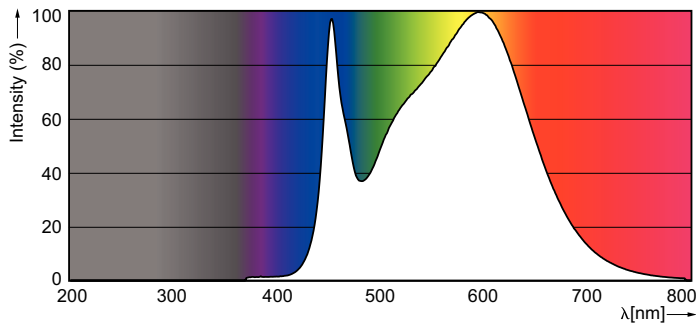

Essential LED tubes T5 Mains

Approval Marks	RoHS compliance KEMA Keur certificate CE marking
Energy Consumption kWh/1000 h	15 kWh
Product Data	
Full product code	694793910875600
Order product name	MASTER LEDtube 1200mm 13W865 G5 I
EAN/UPC - Product	6947939108756

Order code	929001131210
Numerator - Quantity Per Pack	1
Numerator - Packs per outer box	20
Material Nr. (12NC)	929001131210
Net Weight (Piece)	0.155 kg

Dimensional drawing

Product	D1	D2	A1	A2	A3
MASTER LEDtube 1200mm 13W865 G5 I	15.8 mm	21.0 mm	1148.0 mm	1155.0 mm	1162.0 mm

Photometric data