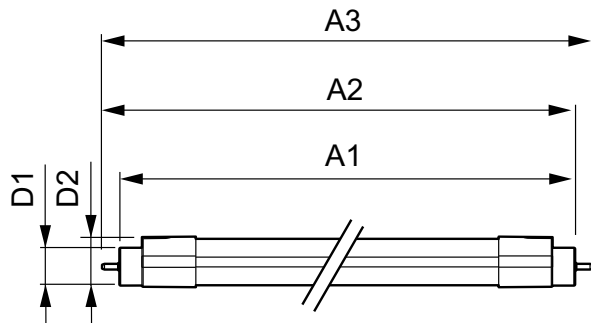

Essential LED tubes T5 Mains

Approval Marks	RoHS compliance KEMA Keur certificate CE marking
Energy Consumption kWh/1000 h	15 kWh
Product Data	
Full product code	694793910875600
Order product name	MASTER LEDtube 1200mm 13W865 G5 I
EAN/UPC - Product	6947939108756

Order code	929001131210
Numerator - Quantity Per Pack	1
Numerator - Packs per outer box	20
Material Nr. (12NC)	929001131210
Net Weight (Piece)	0.155 kg

Dimensional drawing

TLED T5 1200mm 13W DC 400mA 33V 6500K