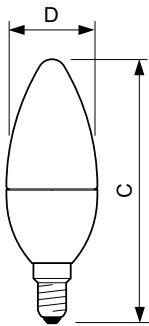

Product data

General Information		LLMF at end of nominal lifetime (nom.)	
Cap base	E14 [E14]	70 %	
Nominal lifetime (nom.)	25000 h	Operating and Electrical	
Switching cycle	50000X	Input frequency	50 to 60 Hz
Technical type	4-25W	Power (Rated) (Nom)	4 W
Light Technical		Lamp current (nom.)	25 mA
Colour code	822-827 [tunable warm white]	Wattage equivalent	25 W
Luminous flux (nom.)	250 lm	Starting time (nom.)	0.5 s
Colour designation	Warm White (WW)	Warm-up time to 60% light (nom.)	instant full light
Correlated colour temperature (nom.)	2200-2700 K	Power factor (nom.)	0.7
Luminous efficacy (rated) (nom.)	65 lm/W	Voltage (Nom)	220-240 V
Colour consistency	<6	Temperature	
Color rendering index (nom.)	80	T-Case maximum (nom.)	85 °C

Product Data

Full product code	871869645372800
Order product name	MASTER LEDcandle DT 4-25W E14 B38 CL_AP
EAN/UPC – product	8718696453728
Order code	45372800
Numerator – quantity per pack	1
Numerator – packs per outer box	10
Material no. (12NC)	929001139808
Net weight (piece)	0.063 kg

Dimensional drawing

LED DT 4-25W E14 2200-2700K B38 CL

Product	D	C
MASTER LEDcandle DT 4-25W E14 B38 CL_AP	38 mm	113 mm

Photometric data

MASTER LEDcandle