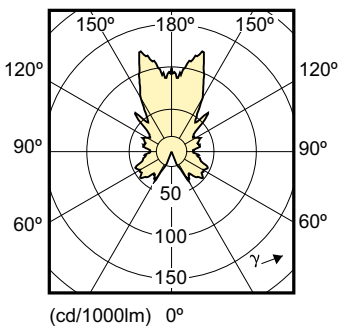

Product data

General Information		LLMF at end of nominal lifetime (nom.)	
Cap base	E14 [E14]	70 %	
Nominal lifetime (nom.)	25000 h	Operating and Electrical	
Switching cycle	50000X	Input frequency	50 to 60 Hz
Technical type	4-25W	Power (Rated) (Nom)	4 W
Light Technical		Lamp current (nom.)	25 mA
Colour code	822-827 [tunable warm white]	Wattage equivalent	25 W
Luminous flux (nom.)	250 lm	Starting time (nom.)	0.5 s
Colour designation	Warm White (WW)	Warm-up time to 60% light (nom.)	instant full light
Correlated colour temperature (nom.)	2200-2700 K	Power factor (nom.)	0.7
Luminous efficacy (rated) (nom.)	65 lm/W	Voltage (Nom)	220-240 V
Colour consistency	<6	Temperature	
Color rendering index (nom.)	80	T-Case maximum (nom.)	85 °C

Product Data

Full product code	871869645372800
Order product name	MASTER LEDcandle DT 4-25W E14 B38 CL_AP
EAN/UPC – product	8718696453728
Order code	45372800
Numerator – quantity per pack	1
Numerator – packs per outer box	10
Material no. (12NC)	929001139808
Net weight (piece)	0.063 kg

Dimensional drawing

LED DT 4-25W E14 2200-2700K B38 CL

Product	D	C
MASTER LEDcandle DT 4-25W E14 B38 CL_AP	38 mm	113 mm

Photometric data

MASTER LEDcandle