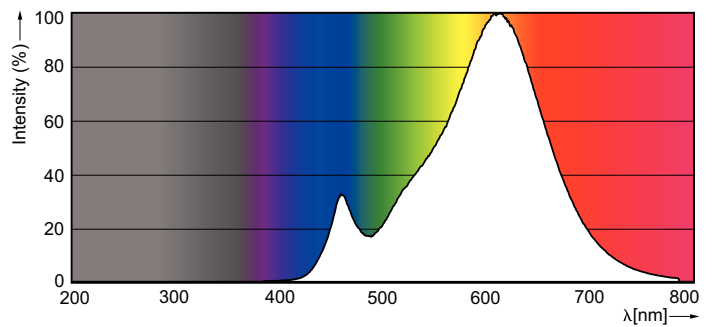

MASTER LEDcandle

MASTER LEDcandle DT 4-25W E14 B38 CL_AP

Delivering incandescent-like sparkling light effects, MASTER LEDcandle bulbs are ideal for general and decorative lighting in the hospitality industry, as well as in home environments. The dimmable MASTER LEDcandles drive further efficiencies, while helping to create the desired atmosphere. Mounted in full view in chandeliers, wall scones or modern luminaires, the clear or frosted glass bulbs fit all existing fixtures with an E14 and B15 socket. Drawing upon inputs from chandelier makers and designed to enhance the aesthetic appeal of the chandelier or luminaire, not only when lit but also when not, these lamps come in a classical slender shape with a unique, eye-catching lens design. They produce a beautiful sparkling warm light that delivers huge energy savings and minimizes maintenance cost. The flame-shaped candle lamps comes in a classical slender shape with a unique, eye-catching lens design that perfectly complements modern LED candles.

Product data

General Information		LLMF at end of nominal lifetime (nom.)	
Cap base	E14 [E14]	70 %	
Nominal lifetime (nom.)	25000 h	Operating and Electrical	
Switching cycle	50000X	Input frequency	50 to 60 Hz
Technical type	4-25W	Power (Rated) (Nom)	4 W
Light Technical		Lamp current (nom.)	25 mA
Colour code	822-827 [tunable warm white]	Wattage equivalent	25 W
Luminous flux (nom.)	250 lm	Starting time (nom.)	0.5 s
Colour designation	Warm White (WW)	Warm-up time to 60% light (nom.)	instant full light
Correlated colour temperature (nom.)	2200-2700 K	Power factor (nom.)	0.7
Luminous efficacy (rated) (nom.)	65 lm/W	Voltage (Nom)	220-240 V
Colour consistency	<6	Temperature	
Color rendering index (nom.)	80	T-Case maximum (nom.)	85 °C

Dimensional drawing

LED DT 4-25W E14 2200-2700K B38 CL

Product	D	C
MASTER LEDcandle DT 4-25W E14 B38 CL_AP	38 mm	113 mm

Photometric data

MASTER LEDcandle