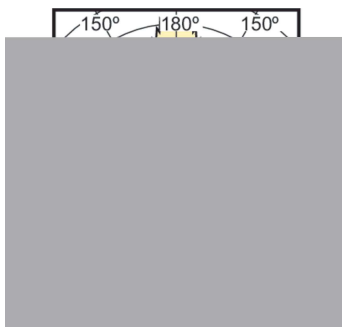

Dimensional drawing

Product	D	C
MAS LEDcandle DT 4-25W E14 BA38 CL	38 mm	129 mm

Photometric data

Light Distribution Diagram - MAS LEDcandle DT 4-25W E14 BA38 CL

Spectral Power Distribution Colour - MAS LEDcandle DT 4-25W E14 BA38 CL