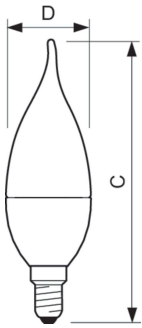

MASTER Plastic LEDcandles & lusters

MASTER LEDcandle DT 4-25W E14 BA38 CL

Delivering incandescent-like sparkling light effects, MASTER LEDcandle bulbs are ideal for general and decorative lighting in the hospitality industry, as well as in home environments. The dimmable MASTER LEDcandles drive further efficiencies, while helping to create the desired atmosphere. Mounted in full view in chandeliers, wall scones or modern luminaires, the clear or frosted glass bulbs fit all existing fixtures with an E14 and B15 socket. Drawing upon inputs from chandelier makers and designed to enhance the aesthetic appeal of the chandelier or luminaire, not only when lit but also when not, these lamps come in a classical slender shape with a unique, eye-catching lens design. They produce a beautiful sparkling warm light that delivers huge energy savings and minimizes maintenance cost. The flame-shaped candle lamps comes in a classical slender shape with a unique, eye-catching lens design that perfectly complements modern LED candles

Product data

General Information	
Cap-Base	E14 [E14]
Nominal lifetime	25,000 hour(s)
Switching Cycle	50,000
Lighting Technology	LED
EU RoHS compliant	Yes
Light Technical	
Color Code	822-827 [tunable warm white]
Luminous Flux	250 lm
Color Designation	Warm White (WW)
Luminous Efficacy (rated) (Nom)	65 lm/W
Color Consistency	<6

Dimensional drawing

Product	D	C
MAS LEDcandle DT 4-25W E14 BA38 CL	38 mm	129 mm

Photometric data

Light Distribution Diagram - MAS LEDcandle DT 4-25W E14 BA38 CL

Spectral Power Distribution Colour - MAS LEDcandle DT 4-25W E14 BA38 CL