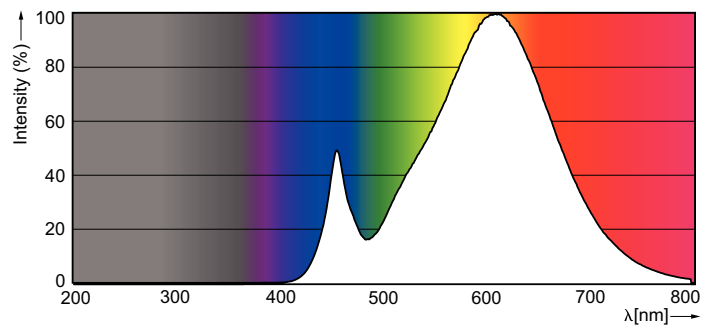

Product data

General Information		LLMF at end of nominal lifetime (nom.)	
Cap base	E14 [E14]		70 %
Nominal lifetime (nom.)	25000 h	Operating and Electrical	
Switching cycle	50000X	Input frequency	50 to 60 Hz
Technical type	4-25W	Power (Rated) (Nom)	4 W
Light Technical		Lamp current (nom.)	25 mA
Colour code	822-827 [tunable warm white]	Wattage equivalent	25 W
Luminous flux (nom.)	250 lm	Starting time (nom.)	0.5 s
Colour designation	Warm White (WW)	Warm-up time to 60% light (nom.)	instant full light
Correlated colour temperature (nom.)	2200-2700 K	Power factor (nom.)	0.7
Luminous efficacy (rated) (nom.)	65 lm/W	Voltage (Nom)	220-240 V
Colour consistency	<6	Temperature	
Color rendering index (nom.)	80	T-Case maximum (nom.)	85 °C

Dimensional drawing

LED DT 4-25W E14 P48 CL

Product

MASTER LEDlustre DT 4-25W E14 P48 CL

Photometric data

SDLD_LEDLSR_0023-Light distribution diagram

MASTER LEDcandle