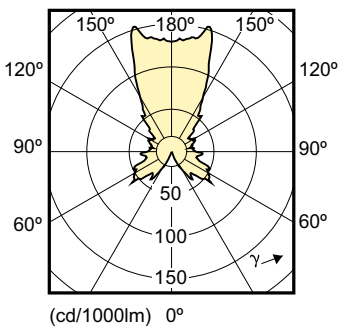

Product data

General Information		LLMF at end of nominal lifetime (nom.)	
Cap base	E14 [E14]		70 %
Nominal lifetime (nom.)	25000 h	Operating and Electrical	
Switching cycle	50000X	Input frequency	50 to 60 Hz
Technical type	4-25W	Power (Rated) (Nom)	4 W
Light Technical		Lamp current (nom.)	25 mA
Colour code	822-827 [tunable warm white]	Wattage equivalent	25 W
Luminous flux (nom.)	250 lm	Starting time (nom.)	0.5 s
Colour designation	Warm White (WW)	Warm-up time to 60% light (nom.)	instant full light
Correlated colour temperature (nom.)	2200-2700 K	Power factor (nom.)	0.7
Luminous efficacy (rated) (nom.)	65 lm/W	Voltage (Nom)	220-240 V
Colour consistency	<6	Temperature	
Color rendering index (nom.)	80	T-Case maximum (nom.)	85 °C

Dimensional drawing

LED DT 4-25W E14 P48 CL

Product

MASTER LEDlustre DT 4-25W E14 P48 CL

Photometric data

SDLD_LEDLSR_0023-Light distribution diagram

MASTER LEDcandle