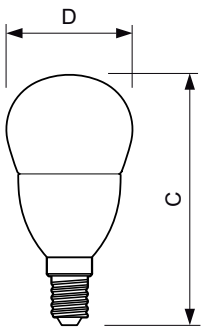

Product data

General Information		LLMF at end of nominal lifetime (nom.)	
Cap base	E14 [E14]		70 %
Nominal lifetime (nom.)	25000 h	Operating and Electrical	
Switching cycle	50000X	Input frequency	50 to 60 Hz
Technical type	4-25W	Power (Rated) (Nom)	4 W
Light Technical		Lamp current (nom.)	25 mA
Colour code	822-827 [tunable warm white]	Wattage equivalent	25 W
Luminous flux (nom.)	250 lm	Starting time (nom.)	0.5 s
Colour designation	Warm White (WW)	Warm-up time to 60% light (nom.)	instant full light
Correlated colour temperature (nom.)	2200-2700 K	Power factor (nom.)	0.7
Luminous efficacy (rated) (nom.)	65 lm/W	Voltage (Nom)	220-240 V
Colour consistency	<6	Temperature	
Color rendering index (nom.)	80	T-Case maximum (nom.)	85 °C

Product Data

Full product code	871869645378000
Order product name	MASTER LEDlustre DT 4-25W E14 P48 CL
EAN/UPC – product	8718696453780
Order code	45378000
Numerator – quantity per pack	1
Numerator – packs per outer box	10
Material no. (12NC)	929001140002
Net weight (piece)	0.072 kg

Dimensional drawing

LED DT 4-25W E14 P48 CL

Product

MASTER LEDlustre DT 4-25W E14 P48 CL

Photometric data

SDLD_LEDLSR_0023-Light distribution diagram

MASTER LEDcandle