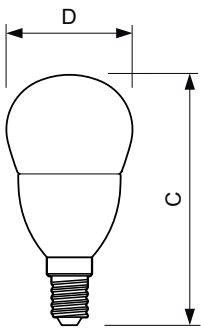

Product Data

Order product name	MASTER LEDlustre DT 4-25W E14 P48 CL
EAN/UPC - Product	8718696453780
Order code	304303
Numerator - Quantity Per Pack	1
Numerator - Packs per outer box	10
Material Nr. (12NC)	929001140002
Net Weight (Piece)	0.072 kg

Dimensional drawing

LED DT 4-25W E14 P48 CL

Product

MASTER LEDlustre DT 4-25W E14 P48 CL

Photometric data

SDLD_LEDLSR_0023-Light distribution diagram

MASTER LEDcandle