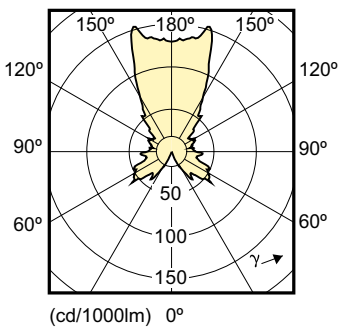

Dimensional drawing

LED DT 4-25W E14 P48 CL

Product

MASTER LEDlustre DT 4-25W E14 P48 CL

Photometric data

SDLD_LEDLSR_0023-Light distribution diagram

MASTER LEDcandle