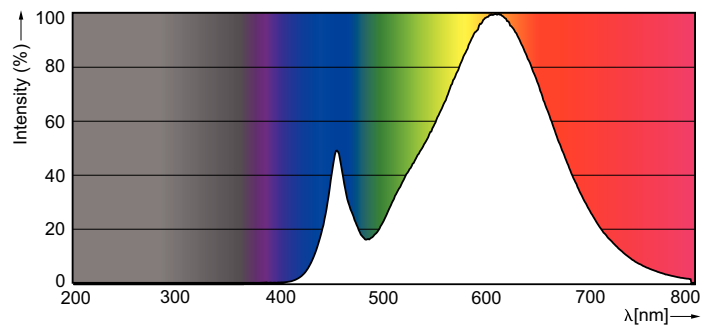

Product data

General Information		LLMF At End Of Nominal Lifetime (Nom)	
Base	E14 [E14]		70 %
EU RoHS compliant	Yes	Operating and Electrical	
Nominal Lifetime (Nom)	25000 h	Input Frequency	50 to 60 Hz
Switching Cycle	50000X	Power (Rated) (Nom)	4 W
Technical Type	4-25W	Lamp Current (Nom)	25 mA
Light Technical		Wattage Equivalent	25 W
Color Code	822-827 [tunable warm white]	Starting Time (Nom)	0.5 s
Initial lumen (Nom)	250 lm	Warm Up Time to 60% Light (Nom)	instant full light
Color Designation	Warm White (WW)	Power Factor (Nom)	0.7
Luminous Efficacy (rated) (Nom)	65 lm/W	Voltage (Nom)	220-240 V
Color Consistency	<6	Temperature	
Color Rendering Index (Nom)	80	T-Case Maximum (Nom)	85 °C

Dimensional drawing

LED DT 4-25W E14 P48 CL

Product

MASTER LEDlustre DT 4-25W E14 P48 CL

Photometric data

SDLD_LEDLSR_0023-Light distribution diagram

MASTER LEDcandle