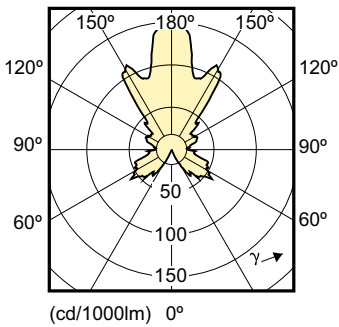

Product data

General Information		LLMF at end of nominal lifetime (nom.)	
Cap base	E27 [E27]		70 %
Nominal lifetime (nom.)	25000 h	Operating and Electrical	
Switching cycle	50000X	Input frequency	50 to 60 Hz
Technical type	4-25W	Power (Rated) (Nom)	4 W
Light Technical		Lamp current (nom.)	25 mA
Colour code	822-827 [tunable warm white]	Wattage equivalent	25 W
Luminous flux (nom.)	250 lm	Starting time (nom.)	0.5 s
Luminous flux (rated) (nom.)	250 lm	Warm-up time to 60% light (nom.)	instant full light
Colour designation	Warm White (WW)	Power factor (nom.)	0.7
Correlated colour temperature (nom.)	2200-2700 K	Voltage (Nom)	220-240 V
Luminous efficacy (rated) (nom.)	65 lm/W	Temperature	
Colour consistency	<6	T-Case maximum (nom.)	85 °C
Color rendering index (nom.)	80		

Dimensional drawing

LED DT 4-25W E27 P48 CL

Product	D	C
MASTER LEDlustre DT 4-25W E27 P48 CL	48 mm	93 mm

Photometric data

MASTER LEDcandle