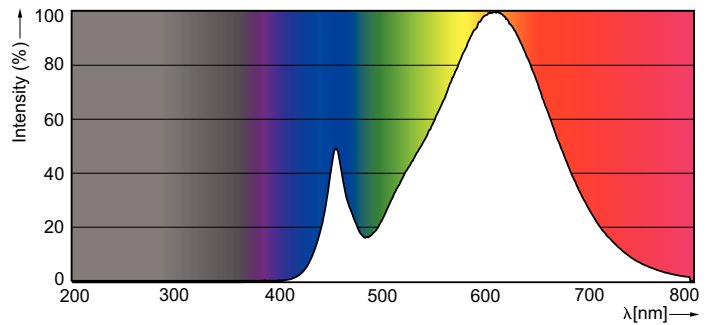

Photometric data