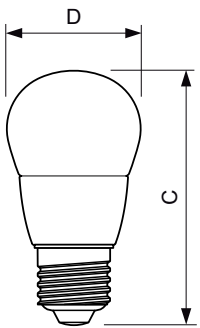

Product data

General Information		LLMF at end of nominal lifetime (nom.)	
Cap base	E27 [E27]		70 %
Nominal lifetime (nom.)	25000 h	Operating and Electrical	
Switching cycle	50000X	Input frequency	50 to 60 Hz
Technical type	4-25W	Power (Rated) (Nom)	4 W
Light Technical		Lamp current (nom.)	25 mA
Colour code	822-827 [tunable warm white]	Wattage equivalent	25 W
Luminous flux (nom.)	250 lm	Starting time (nom.)	0.5 s
Luminous flux (rated) (nom.)	250 lm	Warm-up time to 60% light (nom.)	instant full light
Colour designation	Warm White (WW)	Power factor (nom.)	0.7
Correlated colour temperature (nom.)	2200-2700 K	Voltage (Nom)	220-240 V
Luminous efficacy (rated) (nom.)	65 lm/W	Temperature	
Colour consistency	<6	T-Case maximum (nom.)	85 °C
Color rendering index (nom.)	80		

Product Data

Full product code	871869645380300
Order product name	MASTER LEDlustre DT 4-25W E27 P48 CL
EAN/UPC – product	8718696453803
Order code	45380300
Numerator – quantity per pack	1
Numerator – packs per outer box	10
Material no. (12NC)	929001140102
Net weight (piece)	0.072 kg

Dimensional drawing

LED DT 4-25W E27 P48 CL

Product	D	C
MASTER LEDlustre DT 4-25W E27 P48 CL	48 mm	93 mm

Photometric data

MASTER LEDcandle