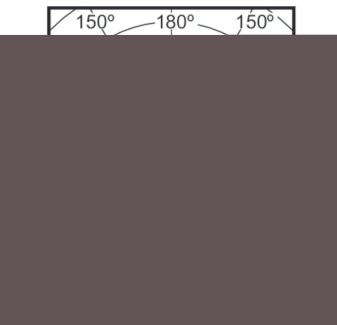

## Product Data

Order product name	MASTER LEDcandle DT 6-40W E14 B38 CL
EAN/UPC - Product	8718696453506
Order code	304311
Numerator - Quantity Per Pack	1
Numerator - Packs per outer box	10
Material Nr. (12NC)	929001140402
Net Weight (Piece)	0.063 kg

## Dimensional drawing

Product	D	C
MASTER LEDcandle DT 6-40W E14 B38 CL	38 mm	113 mm

LED DT 6-40W E14 2200-2700K B38 CL

## Photometric data