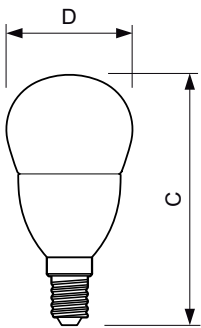

## Dimensional drawing

LED DT 6-40W E14 P48 CL