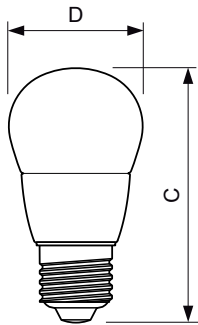

## Desenho dimensional

LED ND 4-25W E27 827 220-240V P45 CL

Product	D	C
Corepro Lustre ND 4-25W E27 827 P45 CL	45 mm	87 mm