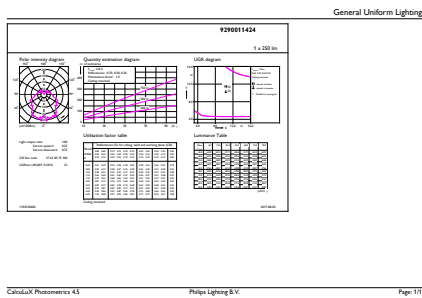

Dados fotométricos

CorePro LEDlustre 4-25W E27 827 CL P45