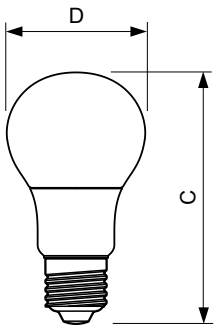

Product data

General Information	
Cap base	E27 [E27]
Red Dot Design Award winner mark	Reddot Design Award Winner 2016
Nominal lifetime (nom.)	25000 h
Switching cycle	50000X
Technical type	6-40W
Light Technical	
Colour code	822-827 [tunable warm white]
Luminous flux (nom.)	470 lm
Colour designation	Warm White (WW)
Correlated colour temperature (nom.)	2200-2700 K
Luminous efficacy (rated) (nom.)	78.00 lm/W
Colour consistency	<6
Color rendering index (nom.)	80
LLMF at end of nominal lifetime (nom.)	70 %

Full product code	871869648128800
-------------------	-----------------

Order product name	MASTER LEDbulb DT 6-40W E27 A60 CL
EAN/UPC – product	8718696481288
Order code	48128800
Numerator – quantity per pack	1
Numerator – packs per outer box	10
Material no. (12NC)	929001150802
Net weight (piece)	0.076 kg

Warnings and Safety

Dimensional drawing

LED DT 6-40W E27 A60 CL

Product

MASTER LEDbulb DT 6-40W E27 A60 CL

Photometric data

MASTER LEDbulb