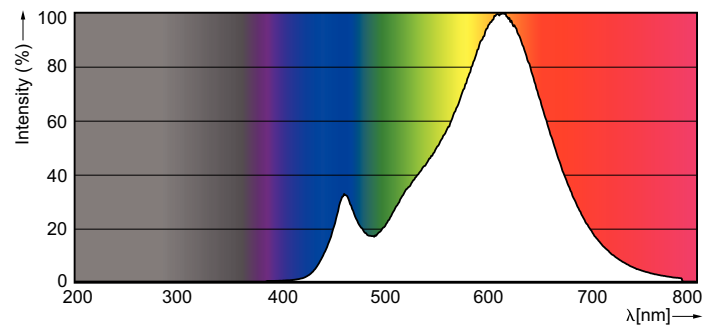

Product data

General Information	
Cap base	E27 [E27]
Red Dot Design Award winner mark	Reddot Design Award Winner 2016
Nominal lifetime (nom.)	25000 h
Switching cycle	50000X
Technical type	6-40W
Light Technical	
Colour code	822-827 [tunable warm white]
Luminous flux (nom.)	470 lm
Colour designation	Warm White (WW)
Correlated colour temperature (nom.)	2200-2700 K
Luminous efficacy (rated) (nom.)	78.00 lm/W
Colour consistency	<6
Color rendering index (nom.)	80
LLMF at end of nominal lifetime (nom.)	70 %

Warnings and Safety

Dimensional drawing

LED DT 6-40W E27 A60 CL

Product

MASTER LEDbulb DT 6-40W E27 A60 CL

Photometric data

MASTER LEDbulb