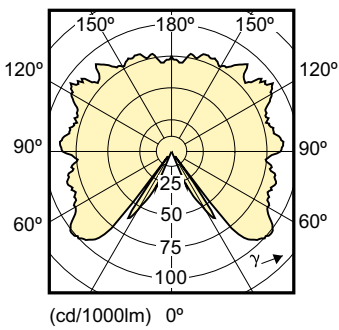

Product data

General Information	
Cap base	E27 [E27]
Red Dot Design Award winner mark	Reddot Design Award Winner 2016
Nominal lifetime (nom.)	25000 h
Switching cycle	50000X
Technical type	6-40W
Light Technical	
Colour code	822-827 [tunable warm white]
Luminous flux (nom.)	470 lm
Colour designation	Warm White (WW)
Correlated colour temperature (nom.)	2200-2700 K
Luminous efficacy (rated) (nom.)	78.00 lm/W
Colour consistency	<6
Color rendering index (nom.)	80
LLMF at end of nominal lifetime (nom.)	70 %

Warnings and Safety

Dimensional drawing

LED DT 6-40W E27 A60 CL

Product

MASTER LEDbulb DT 6-40W E27 A60 CL

Photometric data

MASTER LEDbulb