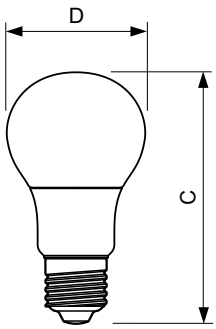

MASTER LEDbulb

Approval and Application

Energy efficiency label (EEL)	A+
Suitable for accent lighting	No
Energy Consumption kWh/1000 h	6 kWh

Product Data

Full product code	871869648128800
Order product name	MASTER LEDbulb DT 6-40W E27 A60 CL

EAN/UPC – product	8718696481288
Order code	929001150802
Numerator – quantity per pack	1
Numerator – packs per outer box	10
Material no. (12NC)	929001150802
Net weight (piece)	0.076 kg

Warnings and Safety

Dimensional drawing

LED DT 6-40W E27 A60 CL