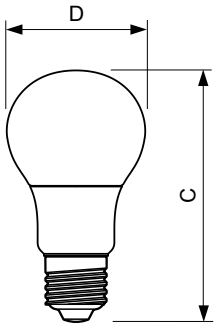

EAN/UPC - Product 8718696481288

Order code 304337

Numerator - Quantity Per Pack 1

Numerator - Packs per outer box 10

Material Nr. (12NC) 929001150802

Net Weight (Piece) 0.076 kg

Warnings and Safety

Dimensional drawing

LED DT 6-40W E27 A60 CL

Product

MASTER LEDbulb DT 6-40W E27 A60 CL

Photometric data

MASTER LEDbulb