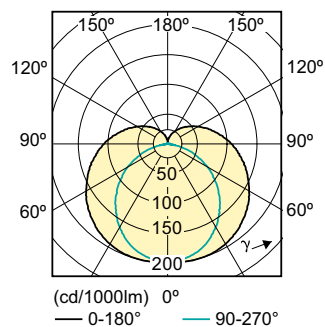

## Desenho dimensional

TLED T5 19V 7.5W-14W 800lm160D 4000K G5

Product	D1	D2	A1	A2	A3
MASTER LEDtube 600mm 7.5W840 G5 I	15,8 mm	21,0 mm	548,0 mm	555,0 mm	562,0 mm

## Dados fotométricos

LED Lamps, LEDtubes, MASTER LEDtube 600mm 7.5W 4000K G5 I

LED Lamps, LEDtubes, MASTER LEDtube 600mm 7.5W 4000K G5 I