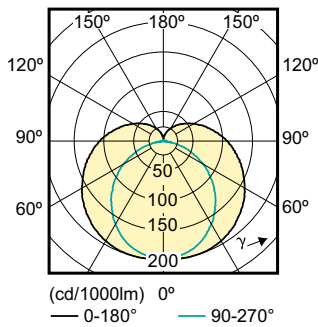

Product data

General Information		Power (Rated) (Nom)	
Cap base	G5 [G5]		7.5 W
Main application	Industrial	Lamp current (nom.)	400 mA
Nominal lifetime (nom.)	40000 h	Starting time (nom.)	0.5 s
Switching cycle	50000X	Warm-up time to 60% light (nom.)	0.5 s
B50L70	40000 h	Power factor (nom.)	0.9
		Voltage (Nom)	19 V
Light Technical		Temperature	
Colour code	865 [CCT of 6,500 K]	T ambient (max.)	45 °C
Beam Angle (Nom)	160 °	T ambient (min.)	-20 °C
Luminous flux (nom.)	800 lm	T storage (max.)	65 °C
Luminous flux (rated) (nom.)	800 lm	T storage (min.)	-40 °C
Rated beam angle	160 °	T-Case maximum (nom.)	60 °C
Correlated colour temperature (nom.)	6500 K		
Colour consistency	<6	Controls and Dimming	
Color rendering index (nom.)	83	Dimmable	No
LLMF at end of nominal lifetime (nom.)	70 %		
Operating and Electrical		Mechanical and Housing	
Input frequency	50 to 60 Hz	Product length	600 mm

Product Data

Full product code	694793910976000
-------------------	-----------------

Order product name	MASTER LEDtube 600mm 7.5W865 G5 I
EAN/UPC – product	6947939109760
Order code	10976000
Numerator – quantity per pack	1
Numerator – packs per outer box	20
Material no. (12NC)	929001155010
Net weight (piece)	0.076 kg

Dimensional drawing

TLED T5 19V 7.5W-14W 800lm160D 6500K G5

Product	D1	D2	A1	A2	A3
MASTER LEDtube 600mm 7.5W865 G5 I	15.8 mm	21.0 mm	548.0 mm	555.0 mm	562.0 mm

Photometric data

LED Lamps, LEDtubes, MASTER LEDtube 600mm 7.5W 6500K G5 I

LED Lamps, LEDtubes, MASTER LEDtube 600mm 7.5W 6500K G5 I

Essential LED tubes T5 Mains

Photometric data