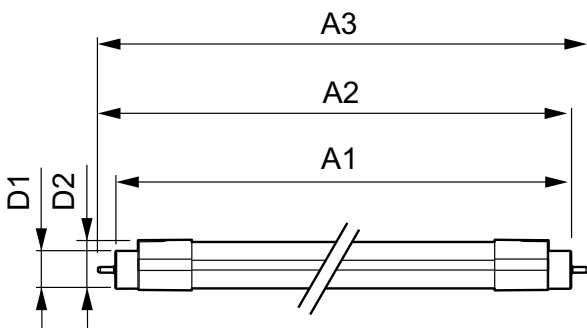

Product data

General Information		Power (Rated) (Nom)	
Cap base	G5 [G5]		7.5 W
Main application	Industrial	Lamp current (nom.)	400 mA
Nominal lifetime (nom.)	40000 h	Starting time (nom.)	0.5 s
Switching cycle	50000X	Warm-up time to 60% light (nom.)	0.5 s
B50L70	40000 h	Power factor (nom.)	0.9
		Voltage (Nom)	19 V
Light Technical		Temperature	
Colour code	865 [CCT of 6,500 K]	T ambient (max.)	45 °C
Beam Angle (Nom)	160 °	T ambient (min.)	-20 °C
Luminous flux (nom.)	800 lm	T storage (max.)	65 °C
Luminous flux (rated) (nom.)	800 lm	T storage (min.)	-40 °C
Rated beam angle	160 °	T-Case maximum (nom.)	60 °C
Correlated colour temperature (nom.)	6500 K		
Colour consistency	<6	Controls and Dimming	
Color rendering index (nom.)	83	Dimmable	No
LLMF at end of nominal lifetime (nom.)	70 %		
Operating and Electrical		Mechanical and Housing	
Input frequency	50 to 60 Hz	Product length	600 mm

Product Data

Full product code	694793910976000
-------------------	-----------------

Order product name	MASTER LEDtube 600mm 7.5W865 G5 I
EAN/UPC – product	6947939109760
Order code	10976000
Numerator – quantity per pack	1
Numerator – packs per outer box	20
Material no. (12NC)	929001155010
Net weight (piece)	0.076 kg

Dimensional drawing

TLED T5 19V 7.5W-14W 800lm160D 6500K G5

Product	D1	D2	A1	A2	A3
MASTER LEDtube 600mm 7.5W865 G5 I	15.8 mm	21.0 mm	548.0 mm	555.0 mm	562.0 mm

Photometric data

LED Lamps, LEDtubes, MASTER LEDtube 600mm 7.5W 6500K G5 I