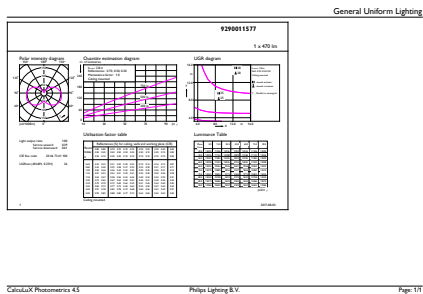

Standard LED candles & lusters

Mechanical and Housing

Bulb Finish Frosted

Approval and Application

Energy Efficiency Label (EEL) A+

Energy Consumption kWh/1000 h 6 kWh

Product Data

Order product name LED candle/luster CorePro candle ND 5.5-40W
E14 827 B35 FR

EAN/UPC - Product 8718291762386

Order code 304402

Numerator - Quantity Per Pack 1

Numerator - Packs per outer box 10

Material Nr. (12NC) 929001157702

Net Weight (Piece) 0.040 kg

Dimensional drawing

Product	D	C
LED candle/luster CorePro candle ND 5.5-40W E14 827 B35 FR	35 mm	106 mm

Photometric data

CorePro LEDcandle 40W E14 827 FR B35 ND