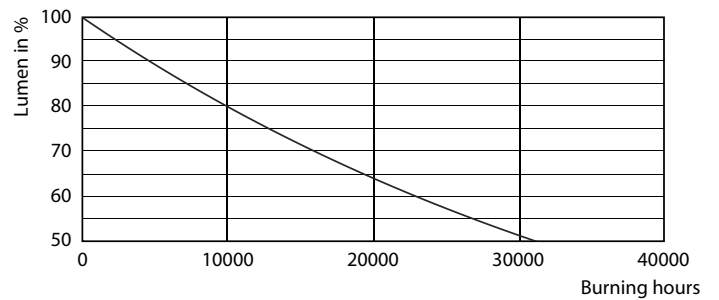

Product data

General Information	
Base	E14 [E14]
EU RoHS compliant	Yes
Nominal Lifetime (Nom)	15000 h
Switching Cycle	50000X
Technical Type	5.5-40W
Light Technical	
Color Code	827 [CCT of 2700K]
Initial lumen (Nom)	470 lm
Color Designation	Warm White (WW)
Correlated Color Temperature (Nom)	2700 K
Luminous Efficacy (rated) (Nom)	85.45 lm/W
Color Consistency	<6
Color Rendering Index (Nom)	80
LLMF At End Of Nominal Lifetime (Nom)	70 %

Photometric data

SDPO_LEDCL_0003-Spectral Power distribution

Lifetime

LEDbulb 60W E14 827 FR B38

LEDbulb 60W E14 827 FR B38