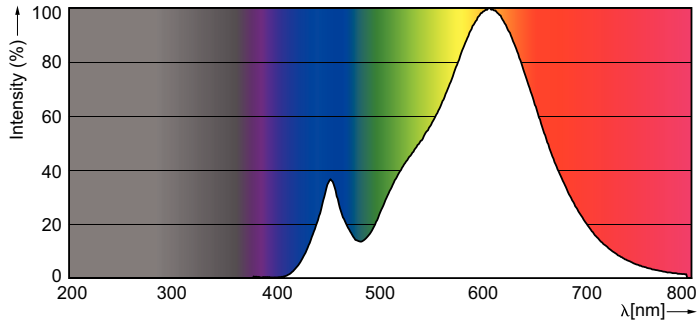

Product data

General Information	
Base	E14 [E14]
EU RoHS compliant	Yes
Nominal Lifetime (Nom)	15000 h
Switching Cycle	50000X
Technical Type	5.5-40W
Light Technical	
Color Code	827 [CCT of 2700K]
Initial lumen (Nom)	470 lm
Color Designation	Warm White (WW)
Correlated Color Temperature (Nom)	2700 K
Luminous Efficacy (rated) (Nom)	85.45 lm/W
Color Consistency	<6
Color Rendering Index (Nom)	80
LLMF At End Of Nominal Lifetime (Nom)	70 %

Standard LED candles & lusters

Mechanical and Housing

Bulb Finish Frosted

Approval and Application

Energy Efficiency Label (EEL) A+

Energy Consumption kWh/1000 h 6 kWh

Product Data

Order product name LED candle/luster CorePro candle ND 5.5-40W
E14 827 B35 FR

Photometric data

SDPO_LEDCL_0003-Spectral Power distribution

Lifetime

LEDbulb 60W E14 827 FR B38

LEDbulb 60W E14 827 FR B38