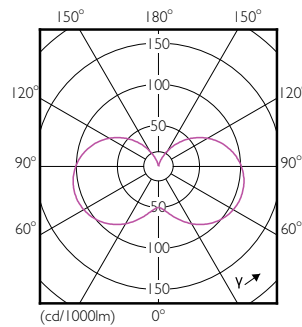

CorePro LEDcandle 40W E14 827 FR B35 ND