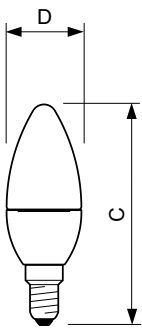

Product data

General Information	
Base	E14 [E14]
EU RoHS compliant	Yes
Nominal Lifetime (Nom)	15000 h
Switching Cycle	50000X
Technical Type	5.5-40W
Light Technical	
Color Code	827 [CCT of 2700K]
Initial lumen (Nom)	470 lm
Color Designation	Warm White (WW)
Correlated Color Temperature (Nom)	2700 K
Luminous Efficacy (rated) (Nom)	85.45 lm/W
Color Consistency	<6
Color Rendering Index (Nom)	80
LLMF At End Of Nominal Lifetime (Nom)	70 %

Standard LED candles & lusters

Mechanical and Housing

Bulb Finish Frosted

Approval and Application

Energy Efficiency Label (EEL) A+

Energy Consumption kWh/1000 h 6 kWh

Product Data

Order product name LED candle/luster CorePro candle ND 5.5-40W
E14 827 B35 FR

EAN/UPC - Product 8718291762386

Order code 304402

Numerator - Quantity Per Pack 1

Numerator - Packs per outer box 10

Material Nr. (12NC) 929001157702

Net Weight (Piece) 0.040 kg

Dimensional drawing

LED ND 5.5-40W E14 827 220-240V B35 FR

Product	D	C
LED candle/luster CorePro candle ND 5.5-40W E14 827 B35 FR	35 mm	106 mm

Photometric data

CorePro LEDcandle 40W E14 827 FR B35 ND

CorePro LEDcandle 40W E14 827 FR B35 ND

Standard LED candles & lusters