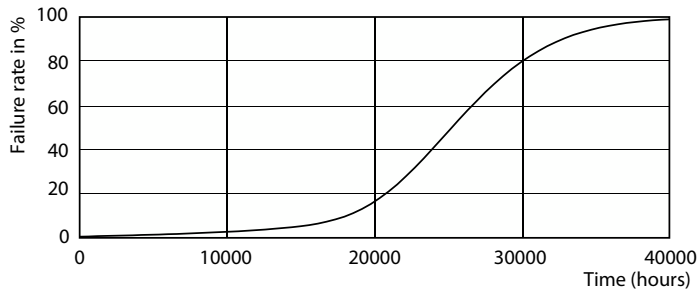

Životnost

Life Expectancy Diagram - MAS LEDspotLV D 20-100W 830 AR111 24D

Lumen Maintenance Diagram - MAS LEDspotLV D 20-100W 830 AR111 24D